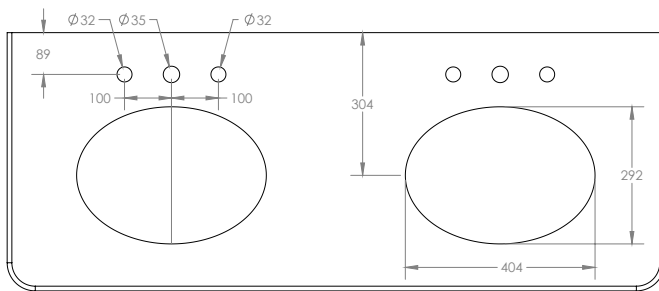

### Product Notes:

- 40mm Marble Slab with double bullnose detail and 200mm upstand. Available with 1, 2, 3 or no tap holes.
- British Made vitreous china bowl, glazed both sides.
- Pictured is Verde Guatemala Marble with Polished Brass washstand.
- Tap holes shown above are the suggested standards for a 3 hole variation. As each top is cut to order holes can be positioned and to a size according to your requirements. A drawing is required to be signed off prior to production for any variation to top and stand.
- Available with or without Low Iron Glass Shelf.