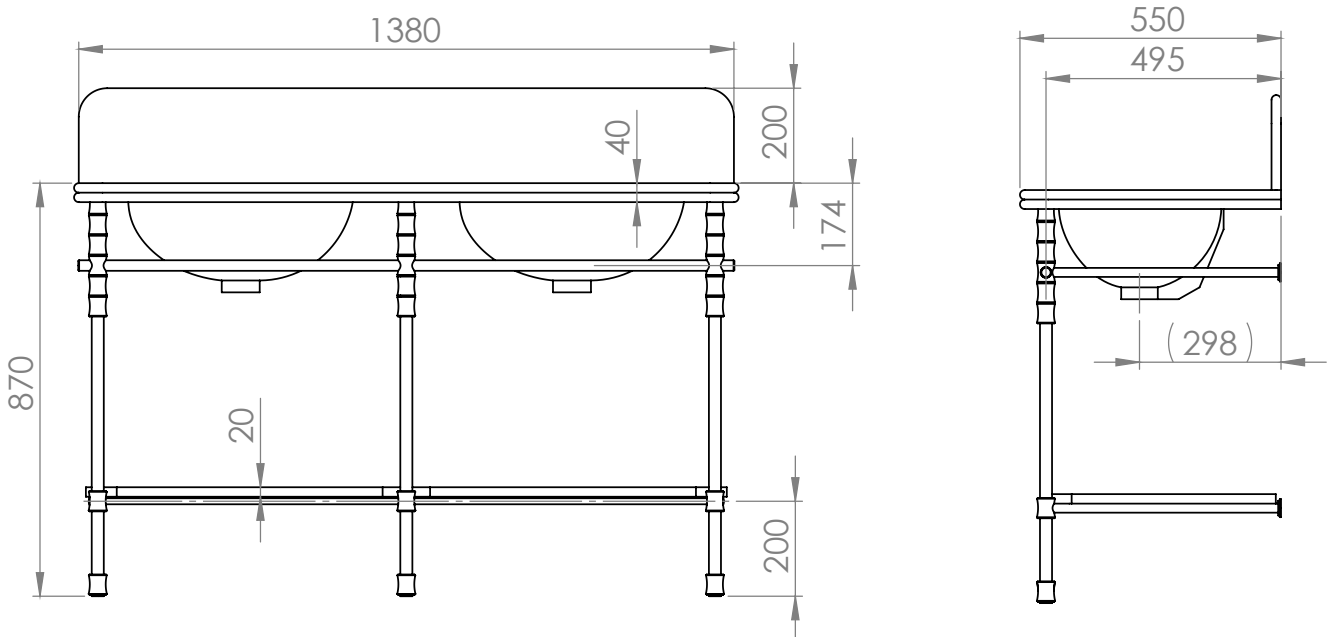

### Product Notes:

- 40mm Marble Slab with double bullnose detail and 200mm upstand. Available with 1, 2, 3 or no tap holes.
- British Made vitreous china bowl, glazed both sides.
- Pictured is Verde Guatemala Marble with Polished Brass washstand.
- Tap holes shown above are the suggested standards for a 3 hole variation. As each top is cut to order holes can be positioned and to a size according to your requirements. A drawing is required to be signed off prior to production for any variation to top and stand.
- Available with or without Low Iron Glass Shelf.