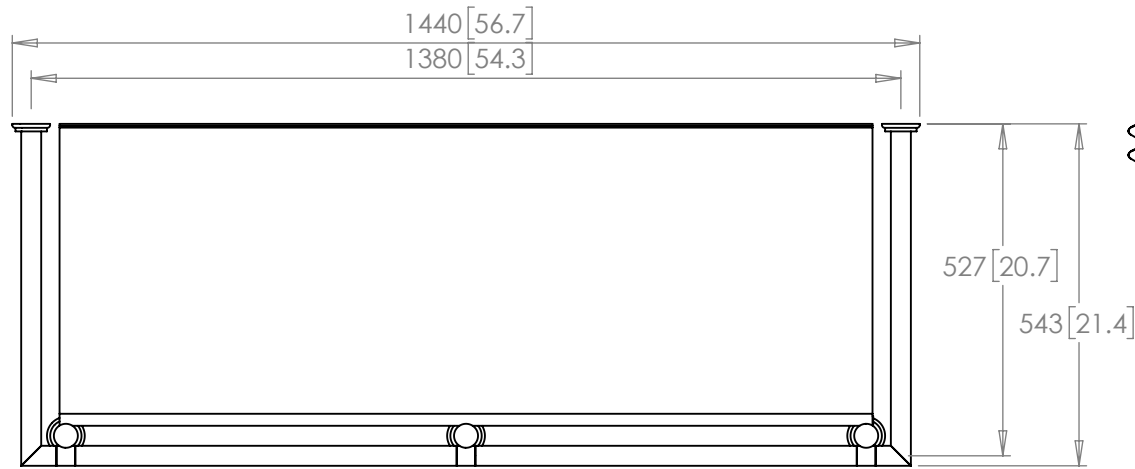

THE STERLINGHAM CO. LTD.

SCALE: 1:12 APPROX WEIGHT KG

MANUFACTURED FROM BRASS

Units 2 & 2A Stamford Street
Amblecote, Stourbridge,
Worcestershire
England, DY8 4HR

Telephone : 01384 370901
Fax : 01384 880159
sales@sterlingham.co.uk
USsales@sterlingham.co.uk
www.sterlingham.co.uk