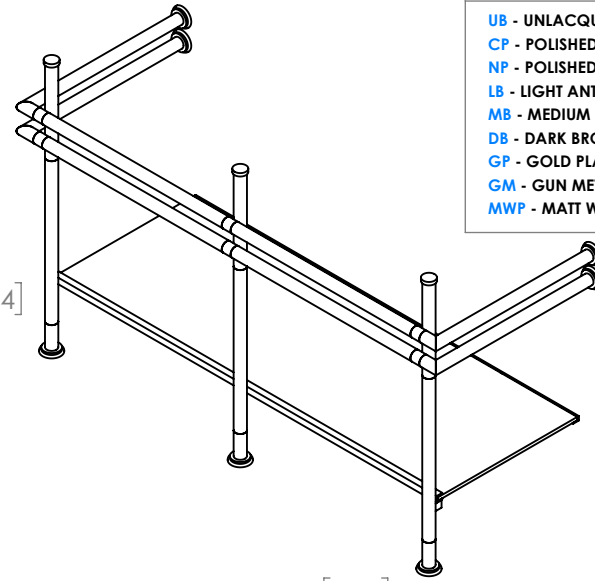

STAMFORD 3 LEG WASHSTAND

STAM-3-T1-B5-FS-xx

28 February 2024

- | | |
|---------------------------|-----------------------------|
| UB - UNLACQUERED BRASS | BB - BRUSHED BRASS |
| CP - POLISHED CHROME | BC - BRUSHED CHROME |
| NP - POLISHED NICKEL | BN - BRUSHED NICKEL |
| LB - LIGHT ANTIQUE BRONZE | LAB - LIGHT ANTIQUE BRONZE |
| MB - MEDIUM BRONZE | MAB - MEDIUM ANTIQUE BRONZE |
| DB - DARK BRONZE | DAB - DARK ANTIQUE BRONZE |
| GP - GOLD PLATED | BG - BRUSHED GOLD |
| GM - GUN METAL | AG - ANTIQUE GOLD |
| MWP - MATT WHITE P.COAT | MBP - MATT BLACK P.COAT |

THE STERLINGHAM CO. LTD.

SCALE: 1:12 APPROX WEIGHT KG

MANUFACTURED FROM BRASS

Units 2 & 2A Stamford Street
Amblecote, Stourbridge,
Worcestershire
England, DY8 4HR

Telephone : 01384 370901
Fax : 01384 880159
sales@sterlingham.co.uk
USsales@sterlingham.co.uk
www.sterlingham.co.uk