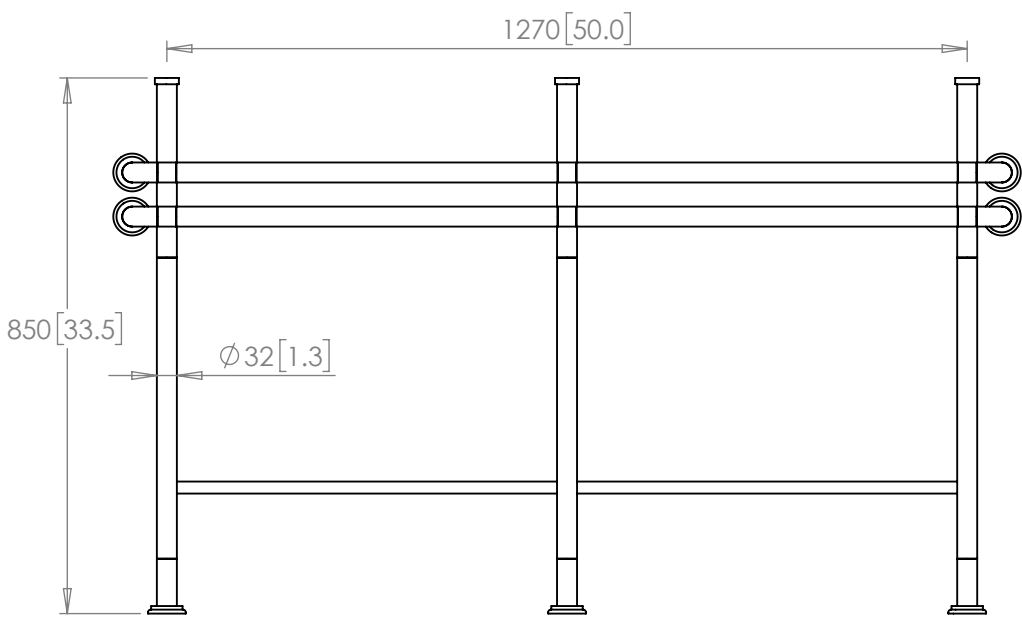

THE STERLINGHAM CO. LTD.

SCALE: 1:12 APPROX WEIGHT KG

MANUFACTURED FROM BRASS

Units 2 & 2A Stamford Street
Amblecote, Stourbridge,
Worcestershire
England, DY8 4HR

Telephone : 01384 370901
Fax : 01384 880159
sales@sterlingham.co.uk
USsales@sterlingham.co.uk
www.sterlingham.co.uk