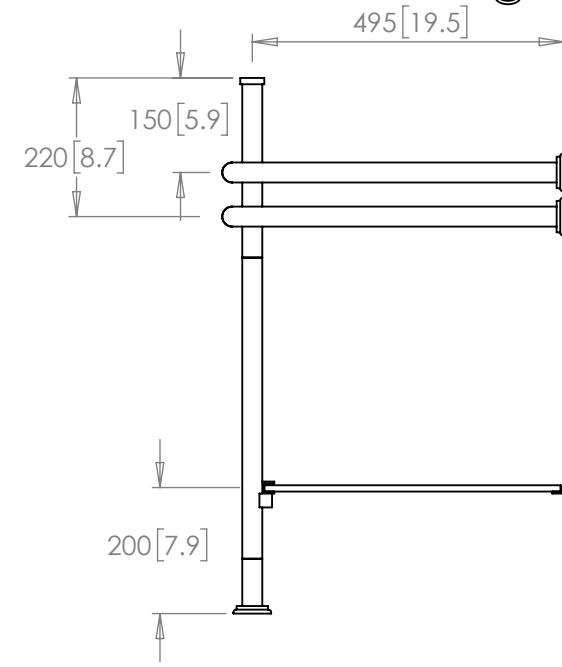

THE STERLINGHAM CO. LTD.

SCALE: 1:12 APPROX WEIGHT KG

MANUFACTURED FROM BRASS

Units 2 & 2A Stamford Street
Amblecote, Stourbridge,
Worcestershire
England, DY8 4HR

Telephone : 01384 370901
Fax : 01384 880159
sales@sterlingham.co.uk
USsales@sterlingham.co.uk
www.sterlingham.co.uk