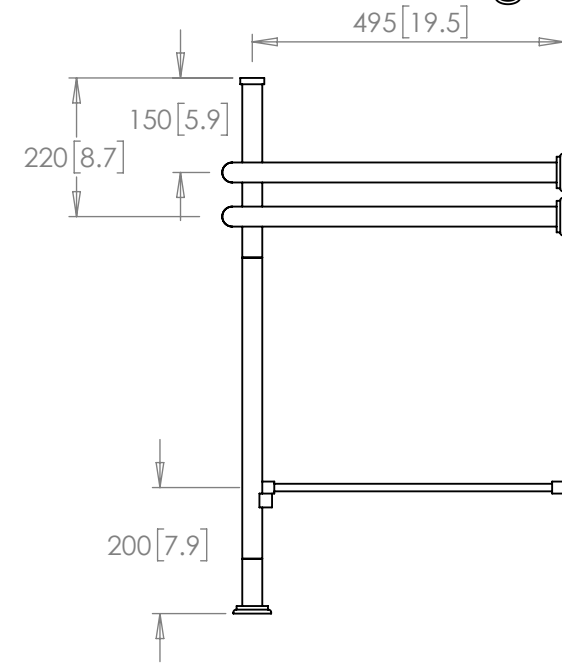

STAMFORD 3 LEG WASHSTAND

STAM-3-T1-B3-FS-xx

28 February 2024

- | | |
|---------------------------|-----------------------------|
| UB - UNLACQUERED BRASS | BB - BRUSHED BRASS |
| CP - POLISHED CHROME | BC - BRUSHED CHROME |
| NP - POLISHED NICKEL | BN - BRUSHED NICKEL |
| LB - LIGHT ANTIQUE BRONZE | LAB - LIGHT ANTIQUE BRONZE |
| MB - MEDIUM BRONZE | MAB - MEDIUM ANTIQUE BRONZE |
| DB - DARK BRONZE | DAB - DARK ANTIQUE BRONZE |
| GP - GOLD PLATED | BG - BRUSHED GOLD |
| GM - GUN METAL | AG - ANTIQUE GOLD |
| MWP - MATT WHITE P.COAT | MBP - MATT BLACK P.COAT |

Handmade
in the heart of
BRITAIN

THE STERLINGHAM CO. LTD.

SCALE: 1:12 APPROX WEIGHT KG

MANUFACTURED FROM BRASS

Units 2 & 2A Stamford Street
Amblecote, Stourbridge,
Worcestershire
England, DY8 4HR

Telephone : 01384 370901
Fax : 01384 880159
sales@sterlingham.co.uk
USsales@sterlingham.co.uk
www.sterlingham.co.uk