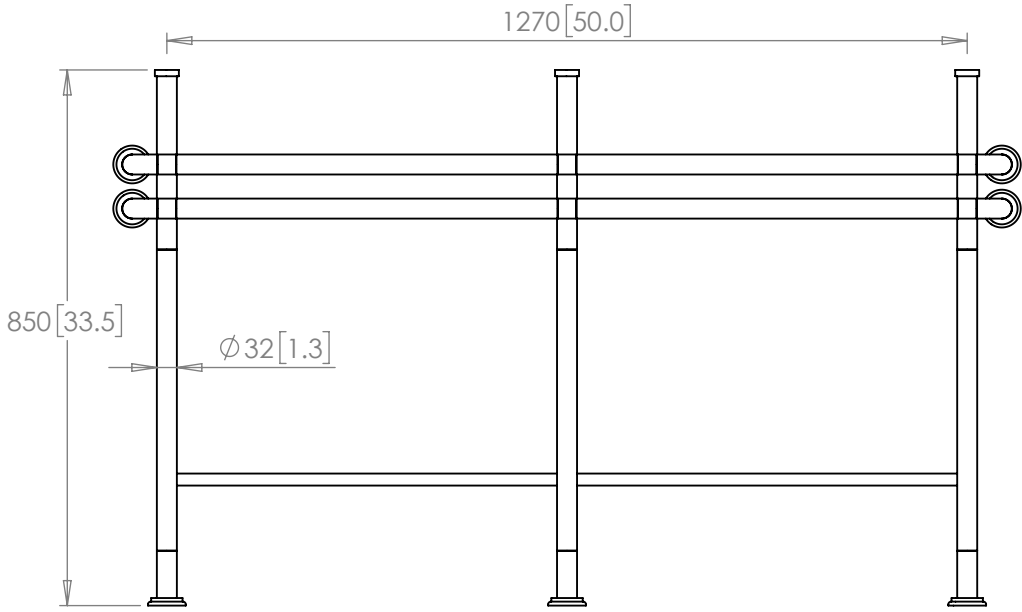

STAMFORD 3 LEG WASHSTAND

STAM-3-T1-B3-FS-xx

28 February 2024

- | | |
|---------------------------|-----------------------------|
| UB - UNLACQUERED BRASS | BB - BRUSHED BRASS |
| CP - POLISHED CHROME | BC - BRUSHED CHROME |
| NP - POLISHED NICKEL | BN - BRUSHED NICKEL |
| LB - LIGHT ANTIQUE BRONZE | LAB - LIGHT ANTIQUE BRONZE |
| MB - MEDIUM BRONZE | MAB - MEDIUM ANTIQUE BRONZE |
| DB - DARK BRONZE | DAB - DARK ANTIQUE BRONZE |
| GP - GOLD PLATED | BG - BRUSHED GOLD |
| GM - GUN METAL | AG - ANTIQUE GOLD |
| MWP - MATT WHITE P.COAT | MBP - MATT BLACK P.COAT |

Handmade
in the heart of
BRITAIN

THE STERLINGHAM CO. LTD.

SCALE: 1:12 APPROX WEIGHT KG

MANUFACTURED FROM BRASS

Units 2 & 2A Stamford Street
Amblecote, Stourbridge,
Worcestershire
England, DY8 4HR

Telephone : 01384 370901
Fax : 01384 880159
sales@sterlingham.co.uk
USsales@sterlingham.co.uk
www.sterlingham.co.uk