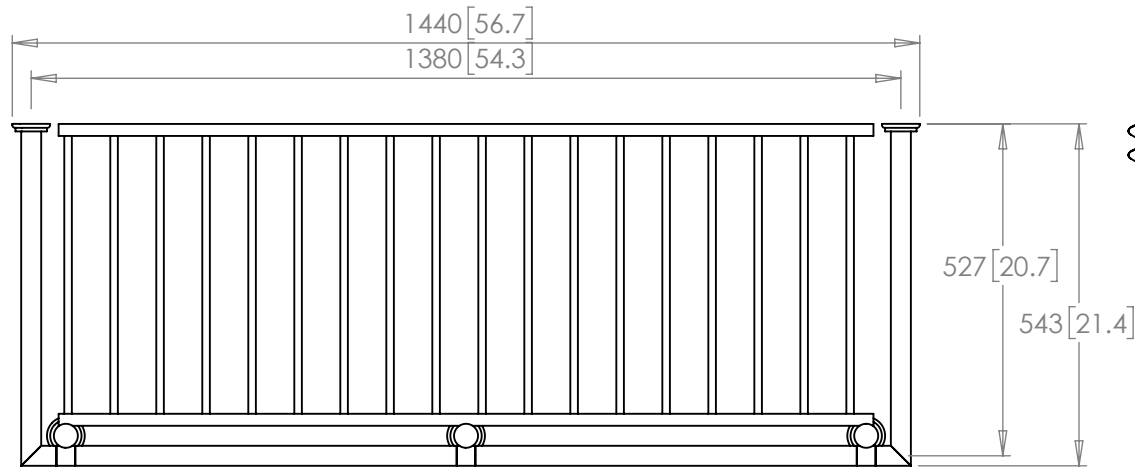

STAMFORD 3 LEG WASHSTAND

STAM-3-T1-B3-FS-xx

28 February 2024

- | | |
|---------------------------|-----------------------------|
| UB - UNLACQUERED BRASS | BB - BRUSHED BRASS |
| CP - POLISHED CHROME | BC - BRUSHED CHROME |
| NP - POLISHED NICKEL | BN - BRUSHED NICKEL |
| LB - LIGHT ANTIQUE BRONZE | LAB - LIGHT ANTIQUE BRONZE |
| MB - MEDIUM BRONZE | MAB - MEDIUM ANTIQUE BRONZE |
| DB - DARK BRONZE | DAB - DARK ANTIQUE BRONZE |
| GP - GOLD PLATED | BG - BRUSHED GOLD |
| GM - GUN METAL | AG - ANTIQUE GOLD |
| MWP - MATT WHITE P.COAT | MBP - MATT BLACK P.COAT |

Handmade
in the heart of
BRITAIN

THE STERLINGHAM CO. LTD.

SCALE: 1:12 APPROX WEIGHT KG

MANUFACTURED FROM BRASS

Units 2 & 2A Stamford Street
Amblecote, Stourbridge,
Worcestershire
England, DY8 4HR

Telephone : 01384 370901
Fax : 01384 880159
sales@sterlingham.co.uk
USsales@sterlingham.co.uk
www.sterlingham.co.uk