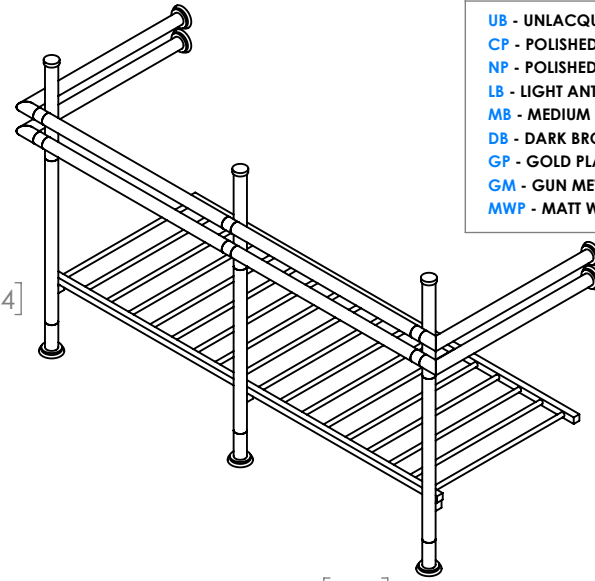

STAMFORD 3 LEG WASHSTAND

STAM-3-T1-B3-FS-xx

28 February 2024

- | | |
|---------------------------|-----------------------------|
| UB - UNLACQUERED BRASS | BB - BRUSHED BRASS |
| CP - POLISHED CHROME | BC - BRUSHED CHROME |
| NP - POLISHED NICKEL | BN - BRUSHED NICKEL |
| LB - LIGHT ANTIQUE BRONZE | LAB - LIGHT ANTIQUE BRONZE |
| MB - MEDIUM BRONZE | MAB - MEDIUM ANTIQUE BRONZE |
| DB - DARK BRONZE | DAB - DARK ANTIQUE BRONZE |
| GP - GOLD PLATED | BG - BRUSHED GOLD |
| GM - GUN METAL | AG - ANTIQUE GOLD |
| MWP - MATT WHITE P.COAT | MBP - MATT BLACK P.COAT |

Handmade
in the heart of
BRITAIN

THE STERLINGHAM CO. LTD.

SCALE: 1:12 APPROX WEIGHT KG

MANUFACTURED FROM BRASS

Units 2 & 2A Stamford Street
Amblecote, Stourbridge,
Worcestershire
England, DY8 4HR

Telephone : 01384 370901
Fax : 01384 880159
sales@sterlingham.co.uk
USsales@sterlingham.co.uk
www.sterlingham.co.uk