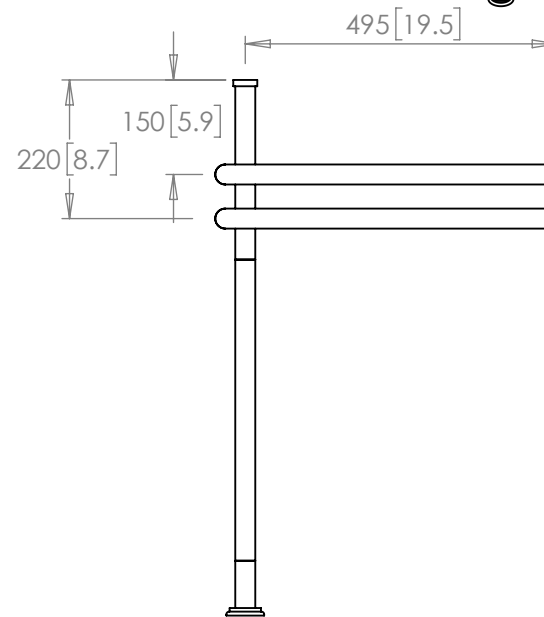

THE STERLINGHAM CO. LTD.

SCALE: 1:12 APPROX WEIGHT KG

MANUFACTURED FROM BRASS

Units 2 & 2A Stamford Street
Amblecote, Stourbridge,
Worcestershire
England, DY8 4HR

Telephone : 01384 370901
Fax : 01384 880159
sales@sterlingham.co.uk
USsales@sterlingham.co.uk
www.sterlingham.co.uk