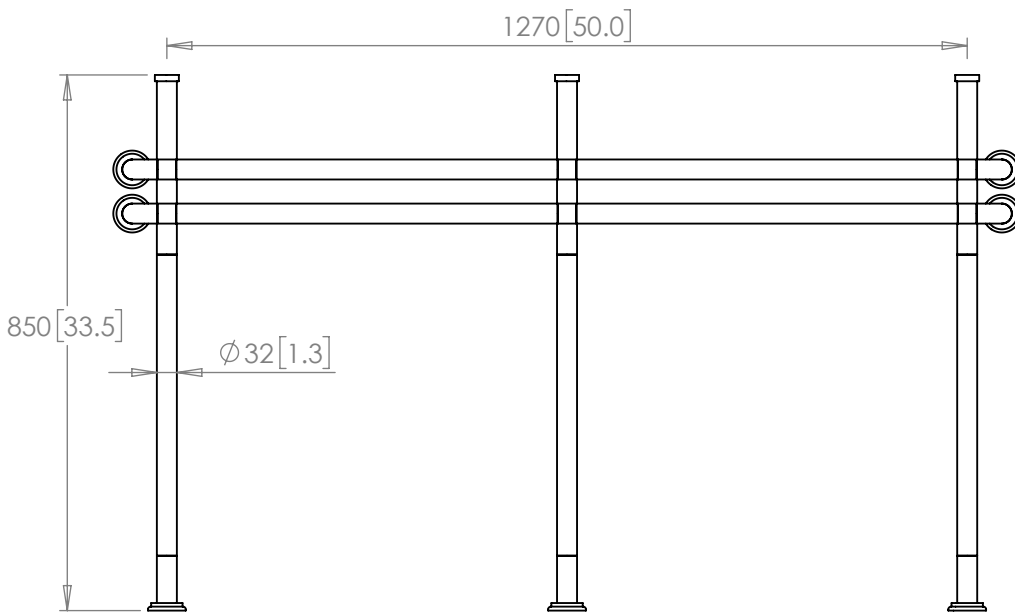

THE STERLINGHAM CO. LTD.

SCALE: 1:12 APPROX WEIGHT KG

MANUFACTURED FROM BRASS

Units 2 & 2A Stamford Street
Amblecote, Stourbridge,
Worcestershire
England, DY8 4HR

Telephone : 01384 370901
Fax : 01384 880159
sales@sterlingham.co.uk
USsales@sterlingham.co.uk
www.sterlingham.co.uk