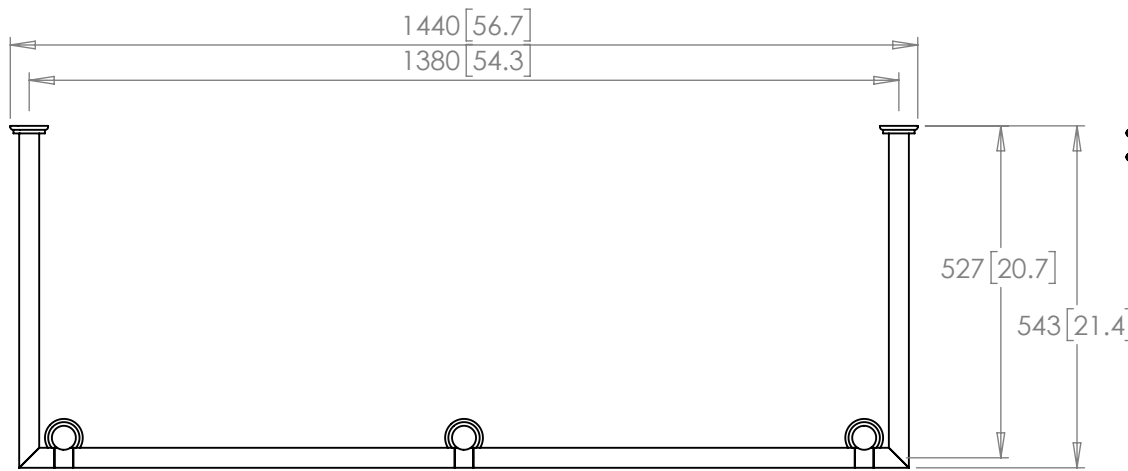

THE STERLINGHAM CO. LTD.

SCALE: 1:12 APPROX WEIGHT KG

MANUFACTURED FROM BRASS

Units 2 & 2A Stamford Street
Amblecote, Stourbridge,
Worcestershire
England, DY8 4HR

Telephone : 01384 370901
Fax : 01384 880159
sales@sterlingham.co.uk
USsales@sterlingham.co.uk
www.sterlingham.co.uk