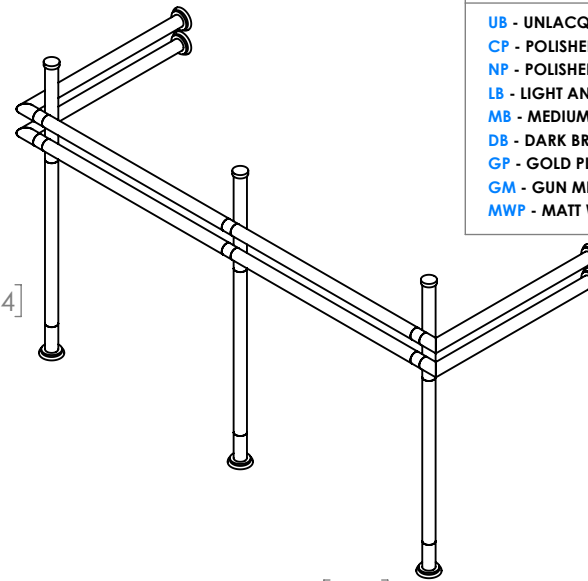

STAMFORD 3 LEG WASHSTAND

STAM-3-T1-B0-FS-xx

28 February 2024

- | | |
|---------------------------|-----------------------------|
| UB - UNLACQUERED BRASS | BB - BRUSHED BRASS |
| CP - POLISHED CHROME | BC - BRUSHED CHROME |
| NP - POLISHED NICKEL | BN - BRUSHED NICKEL |
| LB - LIGHT ANTIQUE BRONZE | LAB - LIGHT ANTIQUE BRONZE |
| MB - MEDIUM BRONZE | MAB - MEDIUM ANTIQUE BRONZE |
| DB - DARK BRONZE | DAB - DARK ANTIQUE BRONZE |
| GP - GOLD PLATED | BG - BRUSHED GOLD |
| GM - GUN METAL | AG - ANTIQUE GOLD |
| MWP - MATT WHITE P.COAT | MBP - MATT BLACK P.COAT |

THE STERLINGHAM CO. LTD.

SCALE: 1:12 APPROX WEIGHT KG

MANUFACTURED FROM BRASS

Units 2 & 2A Stamford Street
Amblecote, Stourbridge,
Worcestershire
England, DY8 4HR

Telephone : 01384 370901
Fax : 01384 880159
sales@sterlingham.co.uk
USsales@sterlingham.co.uk
www.sterlingham.co.uk