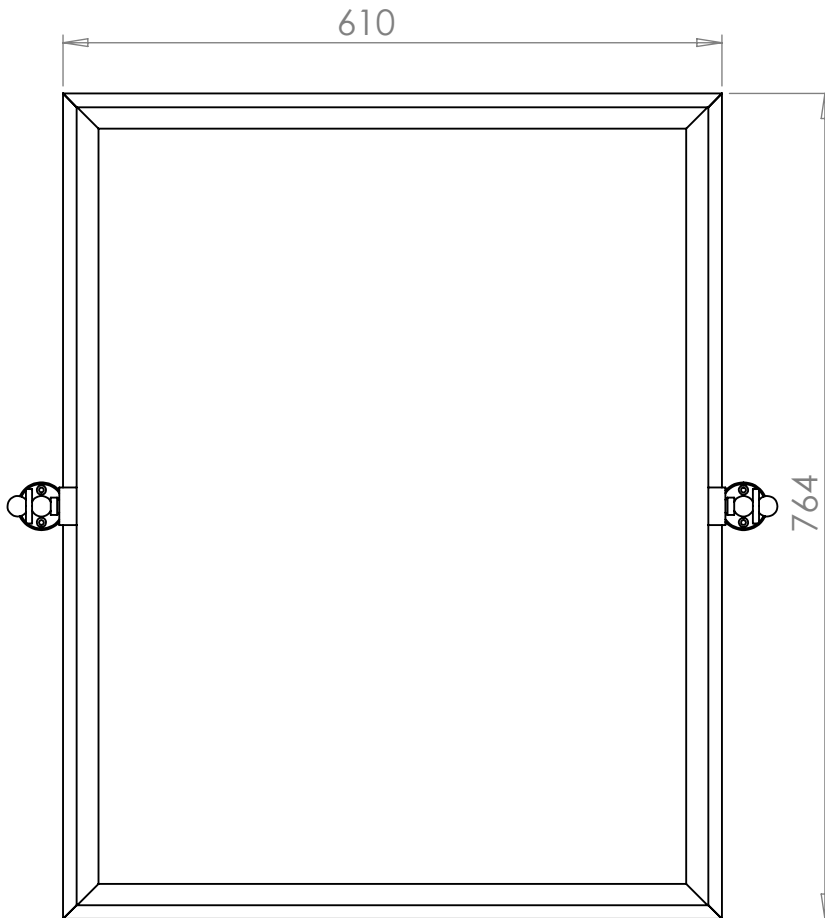

Handmade  
*in the heart of*  
BRITAIN

2-112xx

Rectangle Tilt Mirror

28 July 2021

763H x 714W x 72D

- |                             |                         |
|-----------------------------|-------------------------|
| UB - UNLACQUERED BRASS      | CP - POLISHED CHROME    |
| BB - BRUSHED BRASS          | NP - POLISHED NICKEL    |
| BN - BRUSHED NICKEL         | LB - LIGHT BRONZE       |
| LAB - LIGHT ANTIQUE BRONZE  | MB - MEDIUM BRONZE      |
| MAB - MEDIUM ANTIQUE BRONZE | DB - DARK BRONZE        |
| DAB - DARK ANTIQUE BRONZE   | GP - GOLD PLATED        |
| AG - ANTIQUE GOLD           | GM - GUN METAL          |
| MWP - MATT WHITE P.COAT     | MBP - MATT BLACK P.COAT |

**THE STERLINGHAM** CO. LTD.

SCALE: 1:7

APPROX WEIGHT 13.04KG

MANUFACTURED FROM BRASS

Units 2 & 2A Stamford Street  
Amblecote, Stourbridge,  
Worcestershire  
England, DY8 4HR

Telephone : 01384 370901  
Fax : 01384 880159  
sales@sterlingham.co.uk  
www.sterlingham.co.uk

Handmade  
in the heart of  
BRITAIN

**2-112CLD-xx**

**Rectangle Tilt Mirror**

28 July 2021

**763H x 714W x 78D**

- |                             |                         |
|-----------------------------|-------------------------|
| UB - UNLACQUERED BRASS      | CP - POLISHED CHROME    |
| BB - BRUSHED BRASS          | NP - POLISHED NICKEL    |
| BN - BRUSHED NICKEL         | LB - LIGHT BRONZE       |
| LAB - LIGHT ANTIQUE BRONZE  | MB - MEDIUM BRONZE      |
| MAB - MEDIUM ANTIQUE BRONZE | DB - DARK BRONZE        |
| DAB - DARK ANTIQUE BRONZE   | GP - GOLD PLATED        |
| AG - ANTIQUE GOLD           | GM - GUN METAL          |
| MWP - MATT WHITE P.COAT     | MBP - MATT BLACK P.COAT |