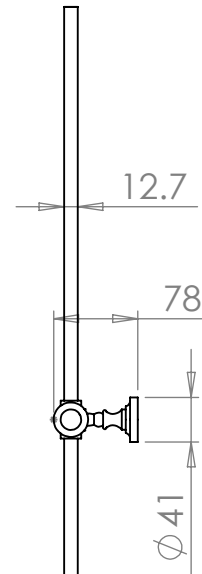

Handmade  
*in the heart of*  
BRITAIN

2-112xx

Rectangle Tilt Mirror

28 July 2021

763H x 714W x 72D

- |                             |                         |
|-----------------------------|-------------------------|
| UB - UNLACQUERED BRASS      | CP - POLISHED CHROME    |
| BB - BRUSHED BRASS          | NP - POLISHED NICKEL    |
| BN - BRUSHED NICKEL         | LB - LIGHT BRONZE       |
| LAB - LIGHT ANTIQUE BRONZE  | MB - MEDIUM BRONZE      |
| MAB - MEDIUM ANTIQUE BRONZE | DB - DARK BRONZE        |
| DAB - DARK ANTIQUE BRONZE   | GP - GOLD PLATED        |
| AG - ANTIQUE GOLD           | GM - GUN METAL          |
| MWP - MATT WHITE P.COAT     | MBP - MATT BLACK P.COAT |

**THE STERLINGHAM** CO. LTD.

SCALE: 1:7

APPROX WEIGHT 13.04KG

MANUFACTURED FROM BRASS

Units 2 & 2A Stamford Street  
Amblecote, Stourbridge,  
Worcestershire  
England, DY8 4HR

Telephone : 01384 370901  
Fax : 01384 880159  
sales@sterlingham.co.uk  
www.sterlingham.co.uk

Handmade  
in the heart of  
BRITAIN

**2-112CLD-xx**

**Rectangle Tilt Mirror**

28 July 2021

**763H x 714W x 78D**

- |                             |                         |
|-----------------------------|-------------------------|
| UB - UNLACQUERED BRASS      | CP - POLISHED CHROME    |
| BB - BRUSHED BRASS          | NP - POLISHED NICKEL    |
| BN - BRUSHED NICKEL         | LB - LIGHT BRONZE       |
| LAB - LIGHT ANTIQUE BRONZE  | MB - MEDIUM BRONZE      |
| MAB - MEDIUM ANTIQUE BRONZE | DB - DARK BRONZE        |
| DAB - DARK ANTIQUE BRONZE   | GP - GOLD PLATED        |
| AG - ANTIQUE GOLD           | GM - GUN METAL          |
| MWP - MATT WHITE P.COAT     | MBP - MATT BLACK P.COAT |