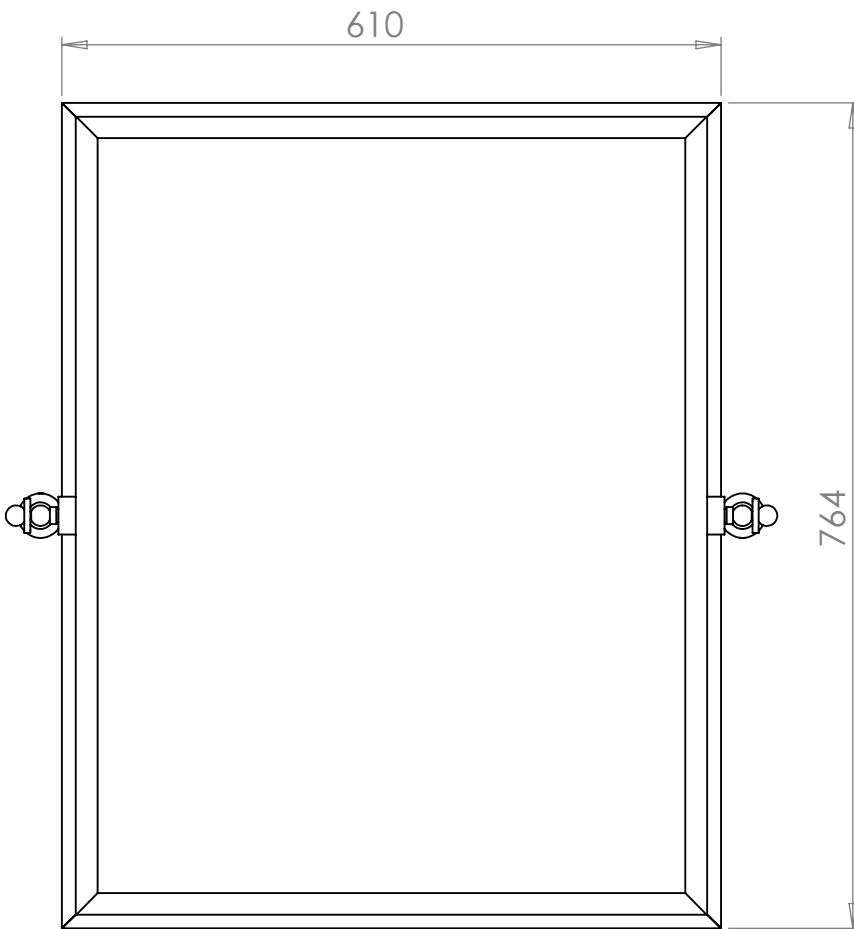

Handmade  
*in the heart of*  
BRITAIN

2-112xx

Rectangle Tilt Mirror

28 July 2021

763H x 714W x 72D

- |                             |                         |
|-----------------------------|-------------------------|
| UB - UNLACQUERED BRASS      | CP - POLISHED CHROME    |
| BB - BRUSHED BRASS          | NP - POLISHED NICKEL    |
| BN - BRUSHED NICKEL         | LB - LIGHT BRONZE       |
| LAB - LIGHT ANTIQUE BRONZE  | MB - MEDIUM BRONZE      |
| MAB - MEDIUM ANTIQUE BRONZE | DB - DARK BRONZE        |
| DAB - DARK ANTIQUE BRONZE   | GP - GOLD PLATED        |
| AG - ANTIQUE GOLD           | GM - GUN METAL          |
| MWP - MATT WHITE P.COAT     | MBP - MATT BLACK P.COAT |

**THE STERLINGHAM** CO. LTD.

SCALE: 1:7

APPROX WEIGHT 13.04KG

MANUFACTURED FROM BRASS

Units 2 & 2A Stamford Street  
Amblecote, Stourbridge,  
Worcestershire  
England, DY8 4HR

Telephone : 01384 370901  
Fax : 01384 880159  
sales@sterlingham.co.uk  
www.sterlingham.co.uk

Handmade  
in the heart of  
BRITAIN

**2-112CLD-xx**

**Rectangle Tilt Mirror**

28 July 2021

**763H x 714W x 78D**

- |                             |                         |
|-----------------------------|-------------------------|
| UB - UNLACQUERED BRASS      | CP - POLISHED CHROME    |
| BB - BRUSHED BRASS          | NP - POLISHED NICKEL    |
| BN - BRUSHED NICKEL         | LB - LIGHT BRONZE       |
| LAB - LIGHT ANTIQUE BRONZE  | MB - MEDIUM BRONZE      |
| MAB - MEDIUM ANTIQUE BRONZE | DB - DARK BRONZE        |
| DAB - DARK ANTIQUE BRONZE   | GP - GOLD PLATED        |
| AG - ANTIQUE GOLD           | GM - GUN METAL          |
| MWP - MATT WHITE P.COAT     | MBP - MATT BLACK P.COAT |