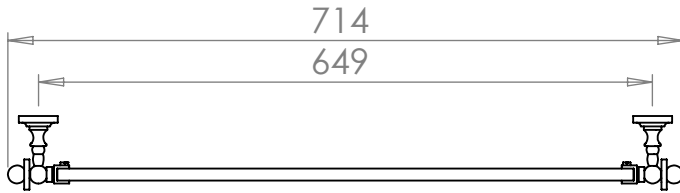

**THE STERLINGHAM** CO. LTD.

SCALE: 1:7

APPROX WEIGHT 13.04KG

MANUFACTURED FROM BRASS

Units 2 & 2A Stamford Street  
Amblecote, Stourbridge,  
Worcestershire  
England, DY8 4HR

Telephone : 01384 370901  
Fax : 01384 880159  
sales@sterlingham.co.uk  
www.sterlingham.co.uk

Handmade  
in the heart of  
BRITAIN

**2-112CLD-xx**

**Rectangle Tilt Mirror**

28 July 2021

**763H x 714W x 78D**

- |                             |                         |
|-----------------------------|-------------------------|
| UB - UNLACQUERED BRASS      | CP - POLISHED CHROME    |
| BB - BRUSHED BRASS          | NP - POLISHED NICKEL    |
| BN - BRUSHED NICKEL         | LB - LIGHT BRONZE       |
| LAB - LIGHT ANTIQUE BRONZE  | MB - MEDIUM BRONZE      |
| MAB - MEDIUM ANTIQUE BRONZE | DB - DARK BRONZE        |
| DAB - DARK ANTIQUE BRONZE   | GP - GOLD PLATED        |
| AG - ANTIQUE GOLD           | GM - GUN METAL          |
| MWP - MATT WHITE P.COAT     | MBP - MATT BLACK P.COAT |