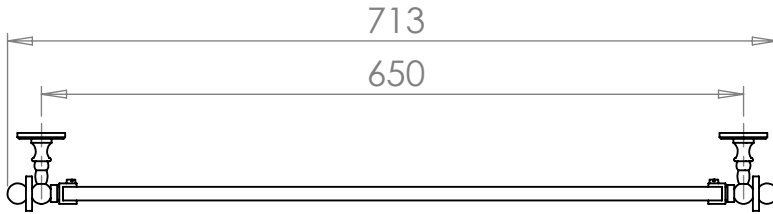

Handmade  
*in the heart of*  
BRITAIN

2-112xx

Rectangle Tilt Mirror

28 July 2021

763H x 714W x 72D

- |                             |                         |
|-----------------------------|-------------------------|
| UB - UNLACQUERED BRASS      | CP - POLISHED CHROME    |
| BB - BRUSHED BRASS          | NP - POLISHED NICKEL    |
| BN - BRUSHED NICKEL         | LB - LIGHT BRONZE       |
| LAB - LIGHT ANTIQUE BRONZE  | MB - MEDIUM BRONZE      |
| MAB - MEDIUM ANTIQUE BRONZE | DB - DARK BRONZE        |
| DAB - DARK ANTIQUE BRONZE   | GP - GOLD PLATED        |
| AG - ANTIQUE GOLD           | GM - GUN METAL          |
| MWP - MATT WHITE P.COAT     | MBP - MATT BLACK P.COAT |

**THE STERLINGHAM** CO. LTD.

SCALE: 1:7

APPROX WEIGHT 13.04KG

MANUFACTURED FROM BRASS

Units 2 & 2A Stamford Street  
Amblecote, Stourbridge,  
Worcestershire  
England, DY8 4HR

Telephone : 01384 370901  
Fax : 01384 880159  
sales@sterlingham.co.uk  
www.sterlingham.co.uk

Handmade  
in the heart of  
BRITAIN

**2-112CLD-xx**

**Rectangle Tilt Mirror**

28 July 2021

**763H x 714W x 78D**

- |                             |                         |
|-----------------------------|-------------------------|
| UB - UNLACQUERED BRASS      | CP - POLISHED CHROME    |
| BB - BRUSHED BRASS          | NP - POLISHED NICKEL    |
| BN - BRUSHED NICKEL         | LB - LIGHT BRONZE       |
| LAB - LIGHT ANTIQUE BRONZE  | MB - MEDIUM BRONZE      |
| MAB - MEDIUM ANTIQUE BRONZE | DB - DARK BRONZE        |
| DAB - DARK ANTIQUE BRONZE   | GP - GOLD PLATED        |
| AG - ANTIQUE GOLD           | GM - GUN METAL          |
| MWP - MATT WHITE P.COAT     | MBP - MATT BLACK P.COAT |