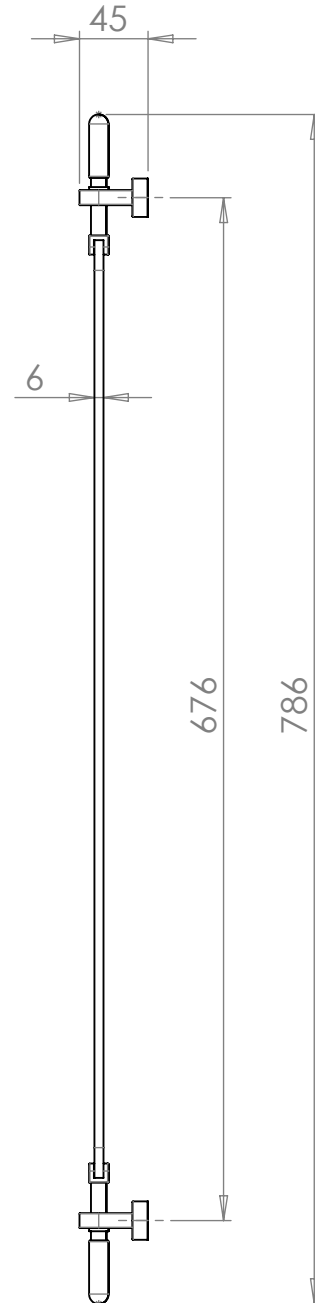

# INDU-112-2-xx

## Industrial Rectangle Mirror

03 August 2021

786H x 250W x 45D

- |                             |                         |
|-----------------------------|-------------------------|
| UB - UNLACQUERED BRASS      | CP - POLISHED CHROME    |
| BB - BRUSHED BRASS          | NP - POLISHED NICKEL    |
| BN - BRUSHED NICKEL         | LB - LIGHT BRONZE       |
| LAB - LIGHT ANTIQUE BRONZE  | MB - MEDIUM BRONZE      |
| MAB - MEDIUM ANTIQUE BRONZE | DB - DARK BRONZE        |
| DAB - DARK ANTIQUE BRONZE   | GP - GOLD PLATED        |
| AG - ANTIQUE GOLD           | GM - GUN METAL          |
| MWP - MATT WHITE P.COAT     | MBP - MATT BLACK P.COAT |

# INDU-112-4-xx

Industrial Rectangle Mirror

03 August 2021

966H x 600W x 45D

- |                             |                         |
|-----------------------------|-------------------------|
| UB - UNLACQUERED BRASS      | CP - POLISHED CHROME    |
| BB - BRUSHED BRASS          | NP - POLISHED NICKEL    |
| BN - BRUSHED NICKEL         | LB - LIGHT BRONZE       |
| LAB - LIGHT ANTIQUE BRONZE  | MB - MEDIUM BRONZE      |
| MAB - MEDIUM ANTIQUE BRONZE | DB - DARK BRONZE        |
| DAB - DARK ANTIQUE BRONZE   | GP - GOLD PLATED        |
| AG - ANTIQUE GOLD           | GM - GUN METAL          |
| MWP - MATT WHITE P.COAT     | MBP - MATT BLACK P.COAT |