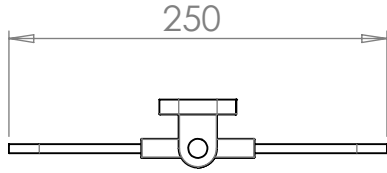

## Industrial Rectangle Mirror

03 August 2021

786H x 250W x 45D

- |                             |                         |
|-----------------------------|-------------------------|
| UB - UNLACQUERED BRASS      | CP - POLISHED CHROME    |
| BB - BRUSHED BRASS          | NP - POLISHED NICKEL    |
| BN - BRUSHED NICKEL         | LB - LIGHT BRONZE       |
| LAB - LIGHT ANTIQUE BRONZE  | MB - MEDIUM BRONZE      |
| MAB - MEDIUM ANTIQUE BRONZE | DB - DARK BRONZE        |
| DAB - DARK ANTIQUE BRONZE   | GP - GOLD PLATED        |
| AG - ANTIQUE GOLD           | GM - GUN METAL          |
| MWP - MATT WHITE P.COAT     | MBP - MATT BLACK P.COAT |