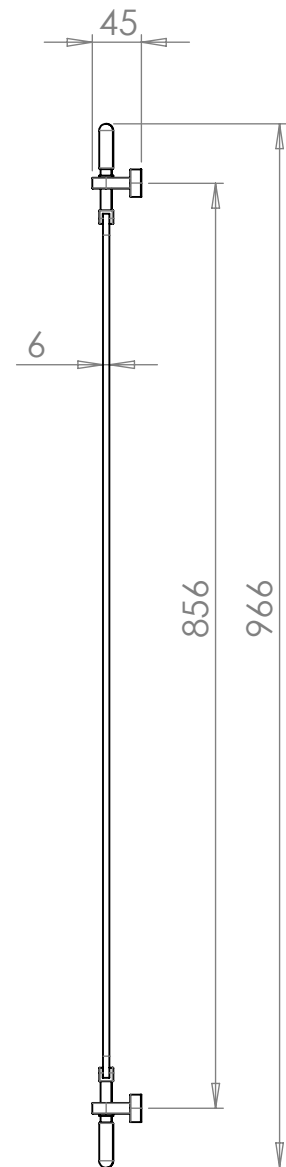

# INDU-112-2-xx

## Industrial Rectangle Mirror

03 August 2021

786H x 250W x 45D

- |                             |                         |
|-----------------------------|-------------------------|
| UB - UNLACQUERED BRASS      | CP - POLISHED CHROME    |
| BB - BRUSHED BRASS          | NP - POLISHED NICKEL    |
| BN - BRUSHED NICKEL         | LB - LIGHT BRONZE       |
| LAB - LIGHT ANTIQUE BRONZE  | MB - MEDIUM BRONZE      |
| MAB - MEDIUM ANTIQUE BRONZE | DB - DARK BRONZE        |
| DAB - DARK ANTIQUE BRONZE   | GP - GOLD PLATED        |
| AG - ANTIQUE GOLD           | GM - GUN METAL          |
| MWP - MATT WHITE P.COAT     | MBP - MATT BLACK P.COAT |

# INDU-112-4-xx

Industrial Rectangle Mirror

03 August 2021

966H x 600W x 45D

- |                             |                         |
|-----------------------------|-------------------------|
| UB - UNLACQUERED BRASS      | CP - POLISHED CHROME    |
| BB - BRUSHED BRASS          | NP - POLISHED NICKEL    |
| BN - BRUSHED NICKEL         | LB - LIGHT BRONZE       |
| LAB - LIGHT ANTIQUE BRONZE  | MB - MEDIUM BRONZE      |
| MAB - MEDIUM ANTIQUE BRONZE | DB - DARK BRONZE        |
| DAB - DARK ANTIQUE BRONZE   | GP - GOLD PLATED        |
| AG - ANTIQUE GOLD           | GM - GUN METAL          |
| MWP - MATT WHITE P.COAT     | MBP - MATT BLACK P.COAT |