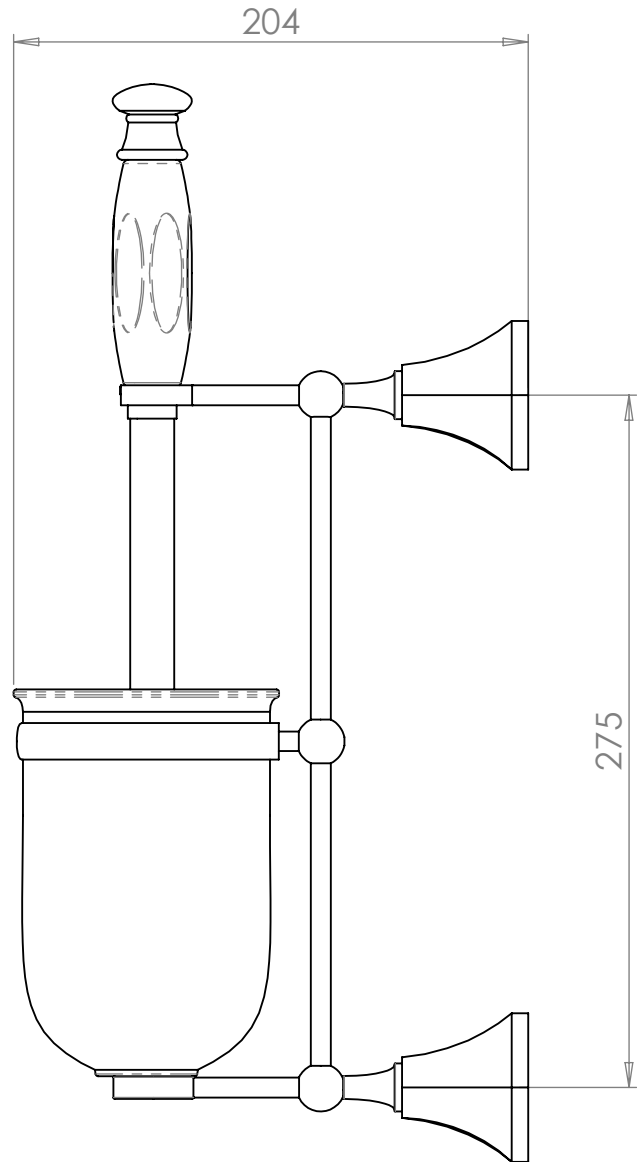

## 6-320RD-xx

### Wall Mounted Toilet Brush

29 September 2021

428H x 105W x 204D

- |                             |                         |
|-----------------------------|-------------------------|
| UB - UNLACQUERED BRASS      | CP - POLISHED CHROME    |
| BB - BRUSHED BRASS          | NP - POLISHED NICKEL    |
| BN - BRUSHED NICKEL         | LB - LIGHT BRONZE       |
| LAB - LIGHT ANTIQUE BRONZE  | MB - MEDIUM BRONZE      |
| MAB - MEDIUM ANTIQUE BRONZE | DB - DARK BRONZE        |
| DAB - DARK ANTIQUE BRONZE   | GP - GOLD PLATED        |
| AG - ANTIQUE GOLD           | GM - GUN METAL          |
| MWP - MATT WHITE P.COAT     | MBP - MATT BLACK P.COAT |

## THE STERLINGHAM CO. LTD

SCALE: 1:3 | APPROX WEIGHT 1.58KG

MANUFACTURED FROM BRASS

Units 2 & 2A Stamford Street  
Amblecote, Stourbridge,  
Worcestershire  
England, DY8 4HR

Telephone : 01384 370901  
Fax : 01384 880159  
sales@sterlingham.co.uk  
www.sterlingham.co.uk