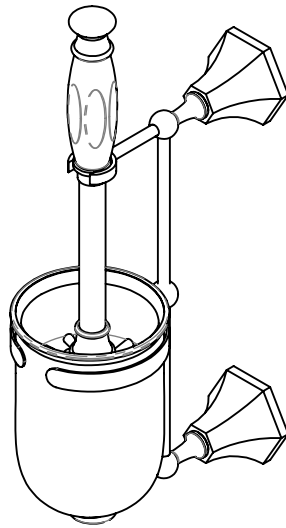

## 6-320RD-xx

### Wall Mounted Toilet Brush

29 September 2021

428H x 105W x 204D

- |                             |                         |
|-----------------------------|-------------------------|
| UB - UNLACQUERED BRASS      | CP - POLISHED CHROME    |
| BB - BRUSHED BRASS          | NP - POLISHED NICKEL    |
| BN - BRUSHED NICKEL         | LB - LIGHT BRONZE       |
| LAB - LIGHT ANTIQUE BRONZE  | MB - MEDIUM BRONZE      |
| MAB - MEDIUM ANTIQUE BRONZE | DB - DARK BRONZE        |
| DAB - DARK ANTIQUE BRONZE   | GP - GOLD PLATED        |
| AG - ANTIQUE GOLD           | GM - GUN METAL          |
| MWP - MATT WHITE P.COAT     | MBP - MATT BLACK P.COAT |