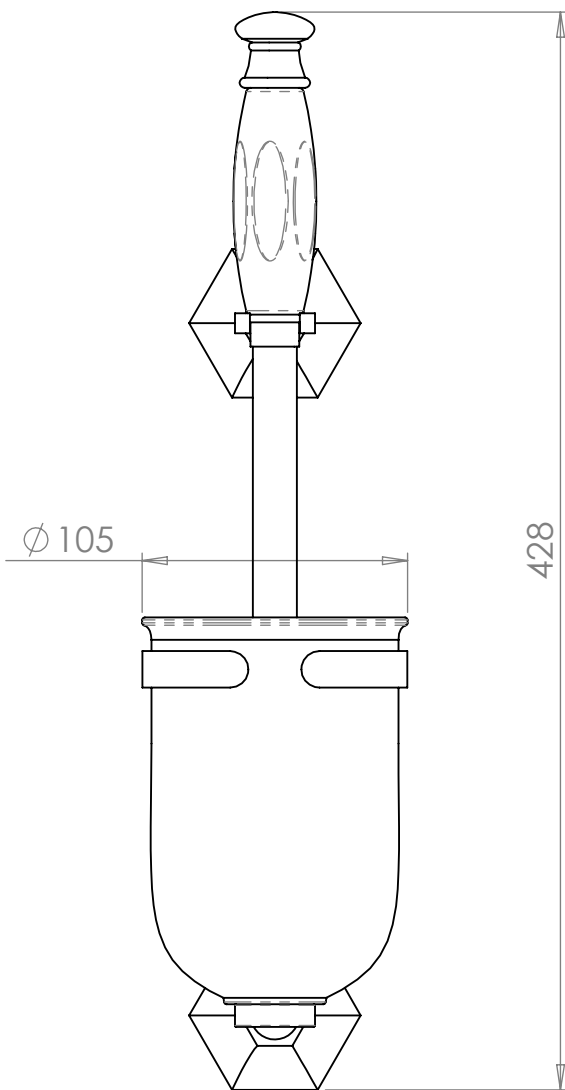

## 6-320RD-xx

### Wall Mounted Toilet Brush

29 September 2021

428H x 105W x 204D

- |                             |                         |
|-----------------------------|-------------------------|
| UB - UNLACQUERED BRASS      | CP - POLISHED CHROME    |
| BB - BRUSHED BRASS          | NP - POLISHED NICKEL    |
| BN - BRUSHED NICKEL         | LB - LIGHT BRONZE       |
| LAB - LIGHT ANTIQUE BRONZE  | MB - MEDIUM BRONZE      |
| MAB - MEDIUM ANTIQUE BRONZE | DB - DARK BRONZE        |
| DAB - DARK ANTIQUE BRONZE   | GP - GOLD PLATED        |
| AG - ANTIQUE GOLD           | GM - GUN METAL          |
| MWP - MATT WHITE P.COAT     | MBP - MATT BLACK P.COAT |

## THE STERLINGHAM CO. LTD

SCALE: 1:3 | APPROX WEIGHT 1.58KG

MANUFACTURED FROM BRASS

Units 2 & 2A Stamford Street  
Amblecote, Stourbridge,  
Worcestershire  
England, DY8 4HR

Telephone : 01384 370901  
Fax : 01384 880159  
sales@sterlingham.co.uk  
www.sterlingham.co.uk