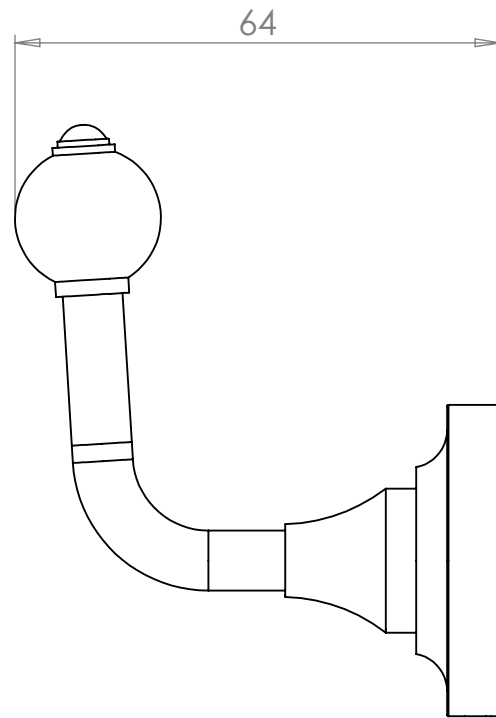

Handmade
in the heart of
BRITAIN

4-340xx

Single Towel Hook

18 March 2020

78H x 41W x 64D

UB - UNLACQUERED BRASS	CP - POLISHED CHROME
BB - BRUSHED BRASS	NP - POLISHED NICKEL
BN - BRUSHED NICKEL	LB - LIGHT BRONZE
LAB - LIGHT ANTIQUE BRONZE	MB - MEDIUM BRONZE
MAB - MEDIUM ANTIQUE BRONZE	DB - DARK BRONZE
DAB - DARK ANTIQUE BRONZE	GP - GOLD PLATED
AG - ANTIQUE GOLD	GM - GUN METAL
MWP - MATT WHITE P.COAT	MBP - MATT BLACK P.COAT