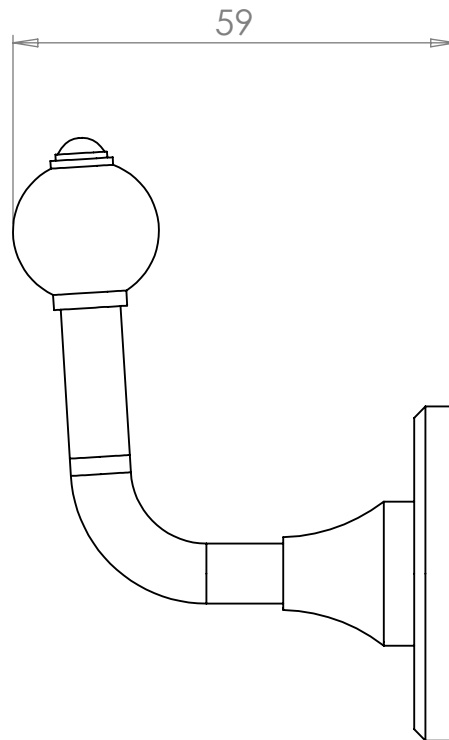

Handmade
in the heart of
BRITAIN

4-340xx

Single Towel Hook

18 March 2020

80H x 44W x 59D

UB - UNLACQUERED BRASS	CP - POLISHED CHROME
BB - BRUSHED BRASS	NP - POLISHED NICKEL
BN - BRUSHED NICKEL	LB - LIGHT BRONZE
LAB - LIGHT ANTIQUE BRONZE	MB - MEDIUM BRONZE
MAB - MEDIUM ANTIQUE BRONZE	DB - DARK BRONZE
DAB - DARK ANTIQUE BRONZE	GP - GOLD PLATED
AG - ANTIQUE GOLD	GM - GUN METAL
MWP - MATT WHITE P.COAT	MBP - MATT BLACK P.COAT

THE STERLINGHAM CO. LTD.

SCALE: 1:1 | APPROX WEIGHT 0.09KG

MANUFACTURED FROM BRASS

Units 2 & 2A Stamford Street
Amblecote, Stourbridge,
Worcestershire
England, DY8 4HR

Telephone : 01384 370901
Fax : 01384 880159
sales@sterlingham.co.uk
www.sterlingham.co.uk

Handmade
in the heart of
BRITAIN

4-340xx

Single Towel Hook

18 March 2020

78H x 41W x 64D

UB - UNLACQUERED BRASS	CP - POLISHED CHROME
BB - BRUSHED BRASS	NP - POLISHED NICKEL
BN - BRUSHED NICKEL	LB - LIGHT BRONZE
LAB - LIGHT ANTIQUE BRONZE	MB - MEDIUM BRONZE
MAB - MEDIUM ANTIQUE BRONZE	DB - DARK BRONZE
DAB - DARK ANTIQUE BRONZE	GP - GOLD PLATED
AG - ANTIQUE GOLD	GM - GUN METAL
MWP - MATT WHITE P.COAT	MBP - MATT BLACK P.COAT