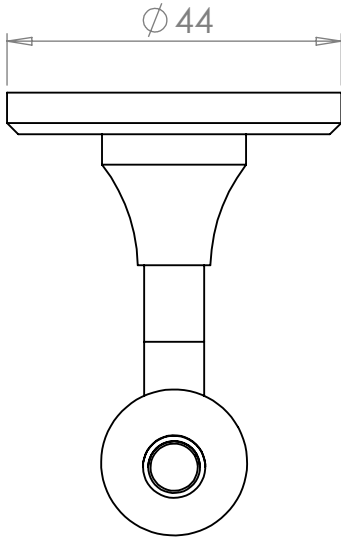

Handmade
in the heart of
BRITAIN

4-340xx

Single Towel Hook

18 March 2020

80H x 44W x 59D

UB - UNLACQUERED BRASS	CP - POLISHED CHROME
BB - BRUSHED BRASS	NP - POLISHED NICKEL
BN - BRUSHED NICKEL	LB - LIGHT BRONZE
LAB - LIGHT ANTIQUE BRONZE	MB - MEDIUM BRONZE
MAB - MEDIUM ANTIQUE BRONZE	DB - DARK BRONZE
DAB - DARK ANTIQUE BRONZE	GP - GOLD PLATED
AG - ANTIQUE GOLD	GM - GUN METAL
MWP - MATT WHITE P.COAT	MBP - MATT BLACK P.COAT

THE STERLINGHAM CO. LTD.

SCALE: 1:1 | APPROX WEIGHT 0.09KG

MANUFACTURED FROM BRASS

Units 2 & 2A Stamford Street
Amblecote, Stourbridge,
Worcestershire
England, DY8 4HR

Telephone : 01384 370901
Fax : 01384 880159
sales@sterlingham.co.uk
www.sterlingham.co.uk

Handmade
in the heart of
BRITAIN

4-340xx

Single Towel Hook

18 March 2020

78H x 41W x 64D

UB - UNLACQUERED BRASS	CP - POLISHED CHROME
BB - BRUSHED BRASS	NP - POLISHED NICKEL
BN - BRUSHED NICKEL	LB - LIGHT BRONZE
LAB - LIGHT ANTIQUE BRONZE	MB - MEDIUM BRONZE
MAB - MEDIUM ANTIQUE BRONZE	DB - DARK BRONZE
DAB - DARK ANTIQUE BRONZE	GP - GOLD PLATED
AG - ANTIQUE GOLD	GM - GUN METAL
MWP - MATT WHITE P.COAT	MBP - MATT BLACK P.COAT