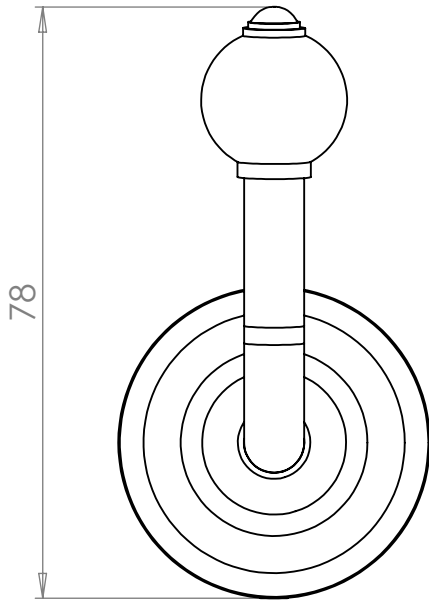

THE STERLINGHAM CO. LTD.

SCALE: 1:1 | APPROX WEIGHT 0.09KG

MANUFACTURED FROM BRASS

Units 2 & 2A Stamford Street
Amblecote, Stourbridge,
Worcestershire
England, DY8 4HR

Telephone : 01384 370901
Fax : 01384 880159
sales@sterlingham.co.uk
www.sterlingham.co.uk

Handmade
in the heart of
BRITAIN

4-340xx

Single Towel Hook

18 March 2020

78H x 41W x 64D

UB - UNLACQUERED BRASS	CP - POLISHED CHROME
BB - BRUSHED BRASS	NP - POLISHED NICKEL
BN - BRUSHED NICKEL	LB - LIGHT BRONZE
LAB - LIGHT ANTIQUE BRONZE	MB - MEDIUM BRONZE
MAB - MEDIUM ANTIQUE BRONZE	DB - DARK BRONZE
DAB - DARK ANTIQUE BRONZE	GP - GOLD PLATED
AG - ANTIQUE GOLD	GM - GUN METAL
MWP - MATT WHITE P.COAT	MBP - MATT BLACK P.COAT

THE STERLINGHAM CO. LTD

SCALE: 1:1 | APPROX WEIGHT 0.09KG

MANUFACTURED FROM BRASS

Units 2 & 2A Stamford Street
Amblecote, Stourbridge,
Worcestershire
England, DY8 4HR

Telephone : 01384 370901
Fax : 01384 880159
sales@sterlingham.co.uk
www.sterlingham.co.uk