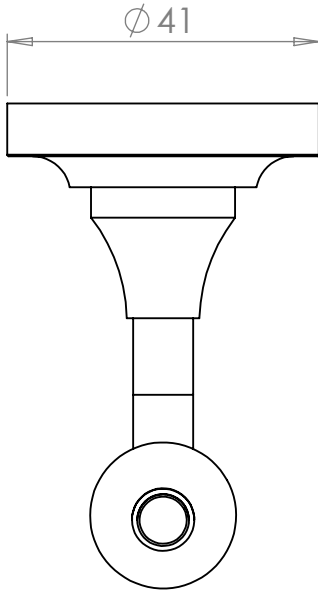

Handmade
in the heart of
BRITAIN

4-340xx

Single Towel Hook

18 March 2020

80H x 44W x 59D

UB - UNLACQUERED BRASS	CP - POLISHED CHROME
BB - BRUSHED BRASS	NP - POLISHED NICKEL
BN - BRUSHED NICKEL	LB - LIGHT BRONZE
LAB - LIGHT ANTIQUE BRONZE	MB - MEDIUM BRONZE
MAB - MEDIUM ANTIQUE BRONZE	DB - DARK BRONZE
DAB - DARK ANTIQUE BRONZE	GP - GOLD PLATED
AG - ANTIQUE GOLD	GM - GUN METAL
MWP - MATT WHITE P.COAT	MBP - MATT BLACK P.COAT

Handmade
in the heart of
BRITAIN

4-340xx

Single Towel Hook

18 March 2020

78H x 41W x 64D

UB - UNLACQUERED BRASS	CP - POLISHED CHROME
BB - BRUSHED BRASS	NP - POLISHED NICKEL
BN - BRUSHED NICKEL	LB - LIGHT BRONZE
LAB - LIGHT ANTIQUE BRONZE	MB - MEDIUM BRONZE
MAB - MEDIUM ANTIQUE BRONZE	DB - DARK BRONZE
DAB - DARK ANTIQUE BRONZE	GP - GOLD PLATED
AG - ANTIQUE GOLD	GM - GUN METAL
MWP - MATT WHITE P.COAT	MBP - MATT BLACK P.COAT

THE STERLINGHAM CO. LTD

SCALE: 1:1 | APPROX WEIGHT 0.09KG

MANUFACTURED FROM BRASS

Units 2 & 2A Stamford Street
Amblecote, Stourbridge,
Worcestershire
England, DY8 4HR

Telephone : 01384 370901
Fax : 01384 880159
sales@sterlingham.co.uk
www.sterlingham.co.uk