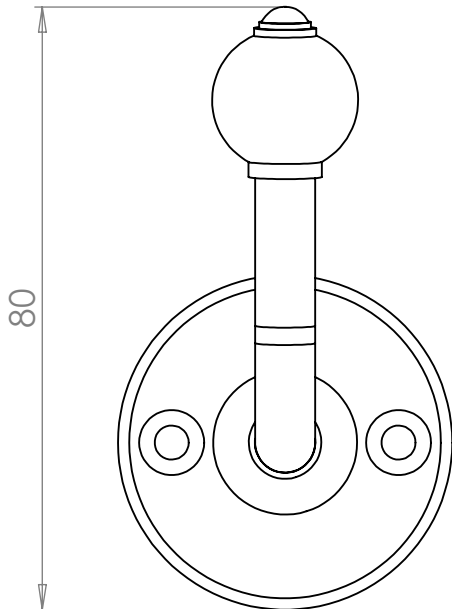

Handmade
in the heart of
BRITAIN

4-340xx

Single Towel Hook

18 March 2020

80H x 44W x 59D

UB - UNLACQUERED BRASS	CP - POLISHED CHROME
BB - BRUSHED BRASS	NP - POLISHED NICKEL
BN - BRUSHED NICKEL	LB - LIGHT BRONZE
LAB - LIGHT ANTIQUE BRONZE	MB - MEDIUM BRONZE
MAB - MEDIUM ANTIQUE BRONZE	DB - DARK BRONZE
DAB - DARK ANTIQUE BRONZE	GP - GOLD PLATED
AG - ANTIQUE GOLD	GM - GUN METAL
MWP - MATT WHITE P.COAT	MBP - MATT BLACK P.COAT

THE STERLINGHAM CO. LTD.

SCALE: 1:1 | APPROX WEIGHT 0.09KG

MANUFACTURED FROM BRASS

Units 2 & 2A Stamford Street
Amblecote, Stourbridge,
Worcestershire
England, DY8 4HR

Telephone : 01384 370901
Fax : 01384 880159
sales@sterlingham.co.uk
www.sterlingham.co.uk

Handmade
in the heart of
BRITAIN

4-340xx

Single Towel Hook

18 March 2020

78H x 41W x 64D

UB - UNLACQUERED BRASS	CP - POLISHED CHROME
BB - BRUSHED BRASS	NP - POLISHED NICKEL
BN - BRUSHED NICKEL	LB - LIGHT BRONZE
LAB - LIGHT ANTIQUE BRONZE	MB - MEDIUM BRONZE
MAB - MEDIUM ANTIQUE BRONZE	DB - DARK BRONZE
DAB - DARK ANTIQUE BRONZE	GP - GOLD PLATED
AG - ANTIQUE GOLD	GM - GUN METAL
MWP - MATT WHITE P.COAT	MBP - MATT BLACK P.COAT