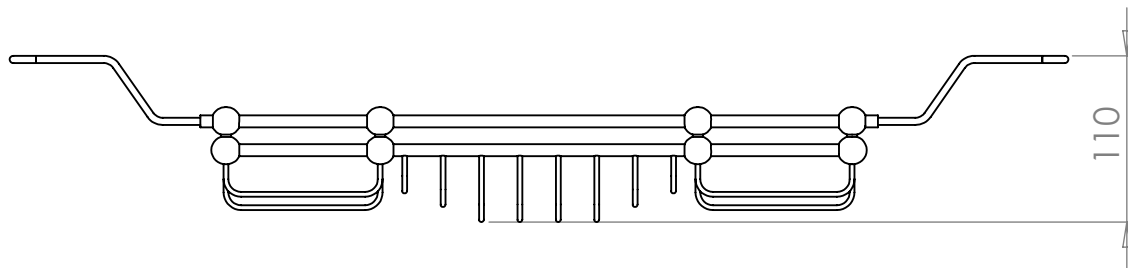

Handmade
in the heart of
BRITAIN

3-210xx

Deluxe Bathrack

6 July 2021

110H x 700-800W x 180D

- | | |
|-----------------------------|-------------------------|
| UB - UNLACQUERED BRASS | CP - POLISHED CHROME |
| BB - BRUSHED BRASS | NP - POLISHED NICKEL |
| BN - BRUSHED NICKEL | LB - LIGHT BRONZE |
| LAB - LIGHT ANTIQUE BRONZE | MB - MEDIUM BRONZE |
| MAB - MEDIUM ANTIQUE BRONZE | DB - DARK BRONZE |
| DAB - DARK ANTIQUE BRONZE | GP - GOLD PLATED |
| AG - ANTIQUE GOLD | GM - GUN METAL |
| MWP - MATT WHITE P.COAT | MBP - MATT BLACK P.COAT |

THE STERLINGHAM CO. LTD.

SCALE: 1:10 | APPROX WEIGHT 1.66KG

MANUFACTURED FROM BRASS

Units 2 & 2A Stamford Street
Amblecote, Stourbridge,
Worcestershire
England, DY8 4HR

Telephone : 01384 370901
Fax : 01384 880159
sales@sterlingham.co.uk
www.sterlingham.co.uk