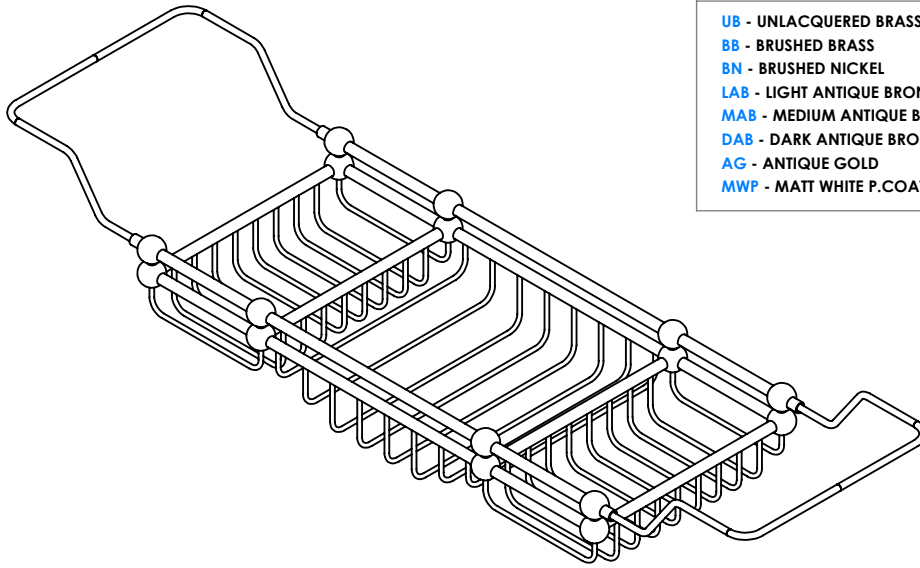

Handmade
in the heart of
BRITAIN

3-210xx

Deluxe Bathrack

6 July 2021

110H x 700-800W x 180D

- | | |
|-----------------------------|-------------------------|
| UB - UNLACQUERED BRASS | CP - POLISHED CHROME |
| BB - BRUSHED BRASS | NP - POLISHED NICKEL |
| BN - BRUSHED NICKEL | LB - LIGHT BRONZE |
| LAB - LIGHT ANTIQUE BRONZE | MB - MEDIUM BRONZE |
| MAB - MEDIUM ANTIQUE BRONZE | DB - DARK BRONZE |
| DAB - DARK ANTIQUE BRONZE | GP - GOLD PLATED |
| AG - ANTIQUE GOLD | GM - GUN METAL |
| MWP - MATT WHITE P.COAT | MBP - MATT BLACK P.COAT |

THE STERLINGHAM CO. LTD.

SCALE: 1:10 | APPROX WEIGHT 1.66KG

MANUFACTURED FROM BRASS

Units 2 & 2A Stamford Street
Amblecote, Stourbridge,
Worcestershire
England, DY8 4HR

Telephone : 01384 370901
Fax : 01384 880159
sales@sterlingham.co.uk
www.sterlingham.co.uk