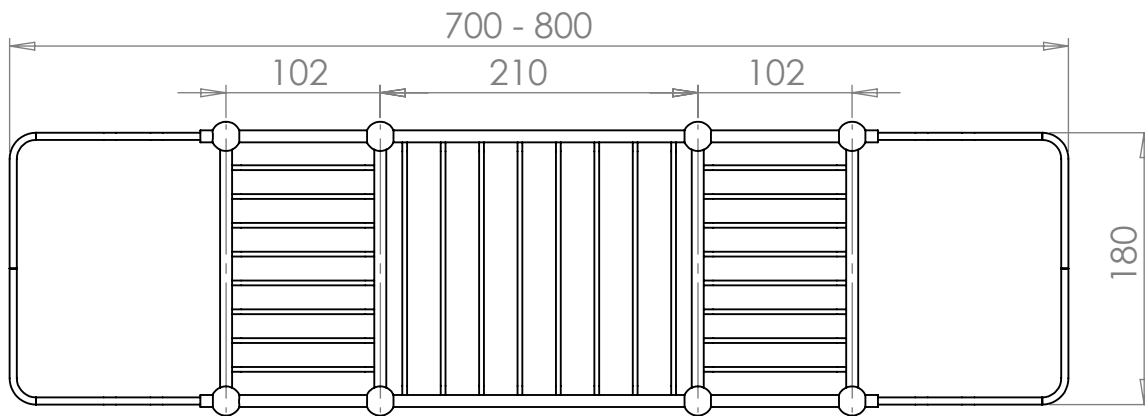

Handmade
in the heart of
BRITAIN

3-210xx

Deluxe Bathrack

6 July 2021

110H x 700-800W x 180D

- | | |
|-----------------------------|-------------------------|
| UB - UNLACQUERED BRASS | CP - POLISHED CHROME |
| BB - BRUSHED BRASS | NP - POLISHED NICKEL |
| BN - BRUSHED NICKEL | LB - LIGHT BRONZE |
| LAB - LIGHT ANTIQUE BRONZE | MB - MEDIUM BRONZE |
| MAB - MEDIUM ANTIQUE BRONZE | DB - DARK BRONZE |
| DAB - DARK ANTIQUE BRONZE | GP - GOLD PLATED |
| AG - ANTIQUE GOLD | GM - GUN METAL |
| MWP - MATT WHITE P.COAT | MBP - MATT BLACK P.COAT |

THE STERLINGHAM CO. LTD.

SCALE: 1:10 | APPROX WEIGHT 1.66KG

MANUFACTURED FROM BRASS

Units 2 & 2A Stamford Street
Amblecote, Stourbridge,
Worcestershire
England, DY8 4HR

Telephone : 01384 370901
Fax : 01384 880159
sales@sterlingham.co.uk
www.sterlingham.co.uk