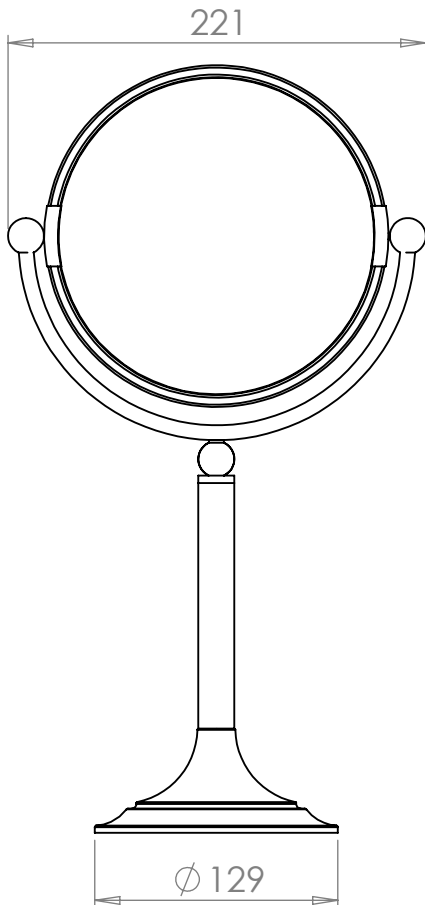

Handmade
in the heart of
BRITAIN

2-140xx

Tall Freestanding Table Mirror

05 July 2021

406-706H x 221W x 129D

- | | |
|------------------------------------|--------------------------------|
| UB - UNLACQUERED BRASS | CP - POLISHED CHROME |
| BB - BRUSHED BRASS | NP - POLISHED NICKEL |
| BN - BRUSHED NICKEL | LB - LIGHT BRONZE |
| LAB - LIGHT ANTIQUE BRONZE | MB - MEDIUM BRONZE |
| MAB - MEDIUM ANTIQUE BRONZE | DB - DARK BRONZE |
| DAB - DARK ANTIQUE BRONZE | GP - GOLD PLATED |
| AG - ANTIQUE GOLD | GM - GUN METAL |
| MWP - MATT WHITE P.COAT | MBP - MATT BLACK P.COAT |

THE STERLINGHAM CO. LTD

SCALE: 1:4

APPROX WEIGHT 1.37KG

MANUFACTURED FROM BRASS

Units 2 & 2A Stamford Street
Amblecote, Stourbridge,
Worcestershire
England, DY8 4HR

Telephone : 01384 370901
Fax : 01384 880159
sales@sterlingham.co.uk
www.sterlingham.co.uk