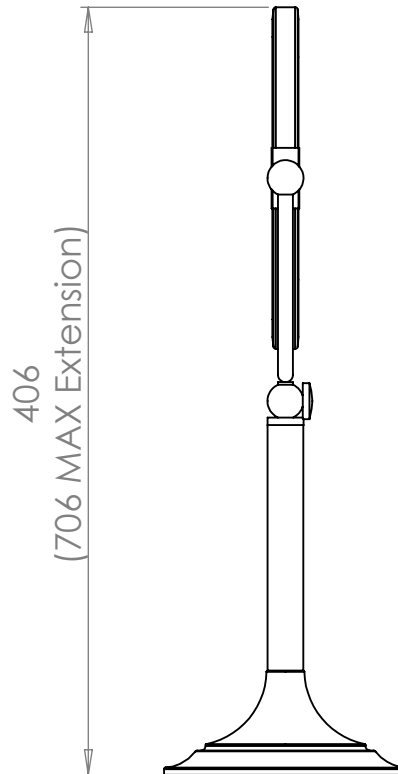

Handmade
in the heart of
BRITAIN

2-140xx

Tall Freestanding Table Mirror

05 July 2021

406-706H x 221W x 129D

- | | |
|------------------------------------|--------------------------------|
| UB - UNLACQUERED BRASS | CP - POLISHED CHROME |
| BB - BRUSHED BRASS | NP - POLISHED NICKEL |
| BN - BRUSHED NICKEL | LB - LIGHT BRONZE |
| LAB - LIGHT ANTIQUE BRONZE | MB - MEDIUM BRONZE |
| MAB - MEDIUM ANTIQUE BRONZE | DB - DARK BRONZE |
| DAB - DARK ANTIQUE BRONZE | GP - GOLD PLATED |
| AG - ANTIQUE GOLD | GM - GUN METAL |
| MWP - MATT WHITE P.COAT | MBP - MATT BLACK P.COAT |

THE STERLINGHAM CO. LTD

SCALE: 1:4

APPROX WEIGHT 1.37KG

MANUFACTURED FROM BRASS

Units 2 & 2A Stamford Street
Amblecote, Stourbridge,
Worcestershire
England, DY8 4HR

Telephone : 01384 370901
Fax : 01384 880159
sales@sterlingham.co.uk
www.sterlingham.co.uk