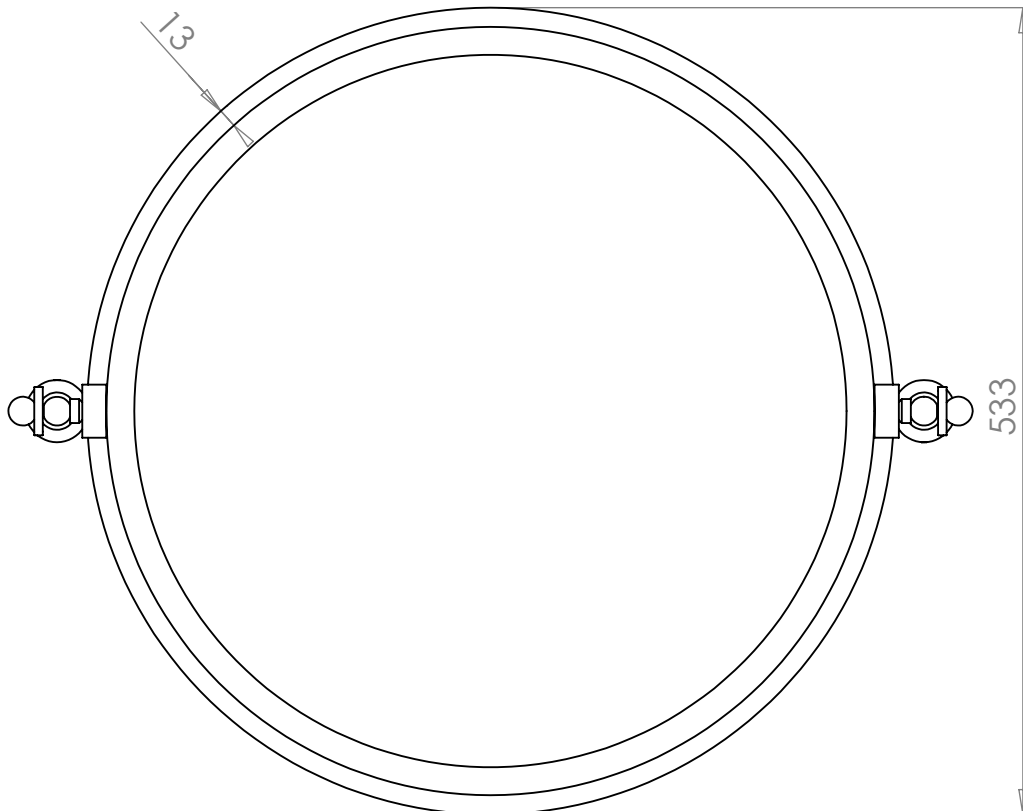

Handmade  
in the heart of  
BRITAIN

**2-111xx**

Round Tilt Mirror

28 July 2021

533H x 632W x 72D

- |                                    |                                |
|------------------------------------|--------------------------------|
| <b>UB</b> - UNLACQUERED BRASS      | <b>CP</b> - POLISHED CHROME    |
| <b>BB</b> - BRUSHED BRASS          | <b>NP</b> - POLISHED NICKEL    |
| <b>BN</b> - BRUSHED NICKEL         | <b>LB</b> - LIGHT BRONZE       |
| <b>LAB</b> - LIGHT ANTIQUE BRONZE  | <b>MB</b> - MEDIUM BRONZE      |
| <b>MAB</b> - MEDIUM ANTIQUE BRONZE | <b>DB</b> - DARK BRONZE        |
| <b>DAB</b> - DARK ANTIQUE BRONZE   | <b>GP</b> - GOLD PLATED        |
| <b>AG</b> - ANTIQUE GOLD           | <b>GM</b> - GUN METAL          |
| <b>MWP</b> - MATT WHITE P.COAT     | <b>MBP</b> - MATT BLACK P.COAT |

## 2-111CLD-xx

Round Bathroom Mirror

28 July 2021

533H x 637W x 78D

<b>UB</b> - UNLACQUERED BRASS	<b>CP</b> - POLISHED CHROME
<b>BB</b> - BRUSHED BRASS	<b>NP</b> - POLISHED NICKEL
<b>BN</b> - BRUSHED NICKEL	<b>LB</b> - LIGHT BRONZE
<b>LAB</b> - LIGHT ANTIQUE BRONZE	<b>MB</b> - MEDIUM BRONZE
<b>MAB</b> - MEDIUM ANTIQUE BRONZE	<b>DB</b> - DARK BRONZE
<b>DAB</b> - DARK ANTIQUE BRONZE	<b>GP</b> - GOLD PLATED
<b>AG</b> - ANTIQUE GOLD	<b>GM</b> - GUN METAL
<b>MWP</b> - MATT WHITE P.COAT	<b>MBP</b> - MATT BLACK P.COAT