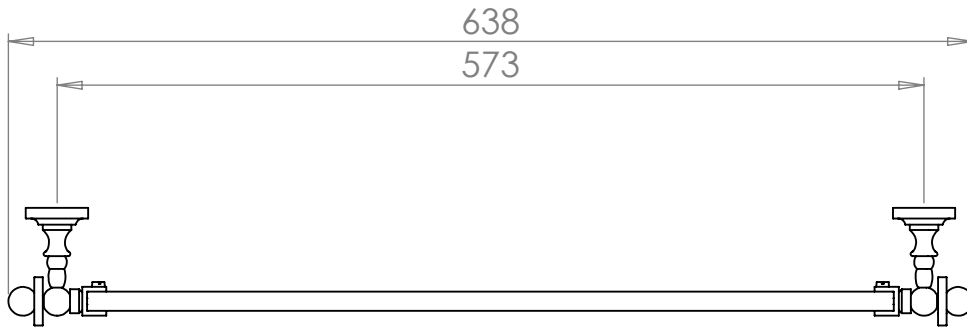

## 2-111CLD-xx

Round Bathroom Mirror

28 July 2021

533H x 637W x 78D

<b>UB</b> - UNLACQUERED BRASS	<b>CP</b> - POLISHED CHROME
<b>BB</b> - BRUSHED BRASS	<b>NP</b> - POLISHED NICKEL
<b>BN</b> - BRUSHED NICKEL	<b>LB</b> - LIGHT BRONZE
<b>LAB</b> - LIGHT ANTIQUE BRONZE	<b>MB</b> - MEDIUM BRONZE
<b>MAB</b> - MEDIUM ANTIQUE BRONZE	<b>DB</b> - DARK BRONZE
<b>DAB</b> - DARK ANTIQUE BRONZE	<b>GP</b> - GOLD PLATED
<b>AG</b> - ANTIQUE GOLD	<b>GM</b> - GUN METAL
<b>MWP</b> - MATT WHITE P.COAT	<b>MBP</b> - MATT BLACK P.COAT