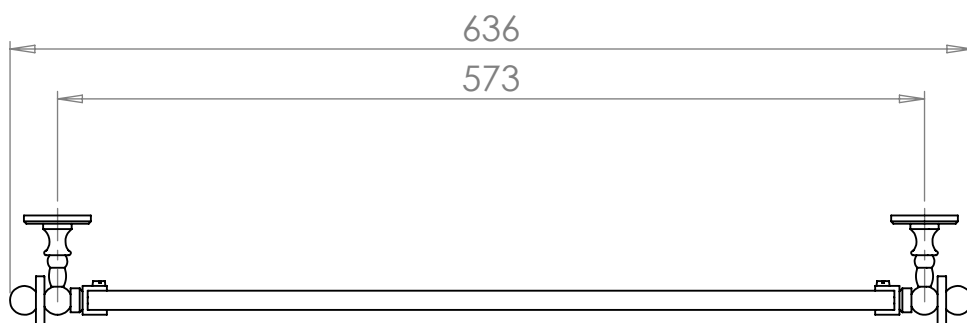

Handmade  
in the heart of  
BRITAIN

**2-111xx**

Round Tilt Mirror

28 July 2021

533H x 632W x 72D

- |                                    |                                |
|------------------------------------|--------------------------------|
| <b>UB</b> - UNLACQUERED BRASS      | <b>CP</b> - POLISHED CHROME    |
| <b>BB</b> - BRUSHED BRASS          | <b>NP</b> - POLISHED NICKEL    |
| <b>BN</b> - BRUSHED NICKEL         | <b>LB</b> - LIGHT BRONZE       |
| <b>LAB</b> - LIGHT ANTIQUE BRONZE  | <b>MB</b> - MEDIUM BRONZE      |
| <b>MAB</b> - MEDIUM ANTIQUE BRONZE | <b>DB</b> - DARK BRONZE        |
| <b>DAB</b> - DARK ANTIQUE BRONZE   | <b>GP</b> - GOLD PLATED        |
| <b>AG</b> - ANTIQUE GOLD           | <b>GM</b> - GUN METAL          |
| <b>MWP</b> - MATT WHITE P.COAT     | <b>MBP</b> - MATT BLACK P.COAT |

**THE STERLINGHAM** CO. LTD

SCALE: 1:5 | APPROX WEIGHT 3428.4KG

MANUFACTURED FROM BRASS

Units 2 & 2A Stamford Street  
Amblecote, Stourbridge,  
Worcestershire  
England, DY8 4HR

Telephone : 01384 370901  
Fax : 01384 880159  
sales@sterlingham.co.uk  
www.sterlingham.co.uk