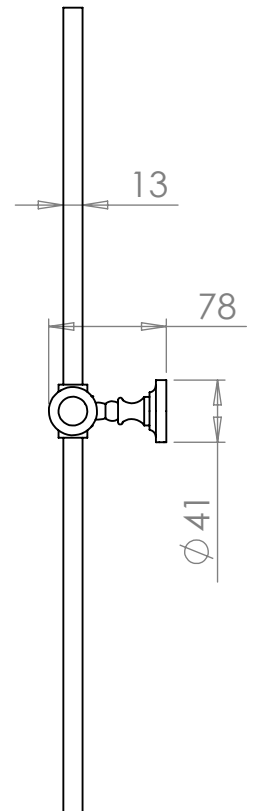

Handmade  
in the heart of  
BRITAIN

**2-111xx**

Round Tilt Mirror

28 July 2021

533H x 632W x 72D

- |                                    |                                |
|------------------------------------|--------------------------------|
| <b>UB</b> - UNLACQUERED BRASS      | <b>CP</b> - POLISHED CHROME    |
| <b>BB</b> - BRUSHED BRASS          | <b>NP</b> - POLISHED NICKEL    |
| <b>BN</b> - BRUSHED NICKEL         | <b>LB</b> - LIGHT BRONZE       |
| <b>LAB</b> - LIGHT ANTIQUE BRONZE  | <b>MB</b> - MEDIUM BRONZE      |
| <b>MAB</b> - MEDIUM ANTIQUE BRONZE | <b>DB</b> - DARK BRONZE        |
| <b>DAB</b> - DARK ANTIQUE BRONZE   | <b>GP</b> - GOLD PLATED        |
| <b>AG</b> - ANTIQUE GOLD           | <b>GM</b> - GUN METAL          |
| <b>MWP</b> - MATT WHITE P.COAT     | <b>MBP</b> - MATT BLACK P.COAT |

**THE STERLINGHAM** CO. LTD

SCALE: 1:5 | APPROX WEIGHT 3428.4KG

MANUFACTURED FROM BRASS

Units 2 & 2A Stamford Street  
Amblecote, Stourbridge,  
Worcestershire  
England, DY8 4HR

Telephone : 01384 370901  
Fax : 01384 880159  
sales@sterlingham.co.uk  
www.sterlingham.co.uk

## 2-111CLD-xx

Round Bathroom Mirror

28 July 2021

533H x 637W x 78D

<b>UB</b> - UNLACQUERED BRASS	<b>CP</b> - POLISHED CHROME
<b>BB</b> - BRUSHED BRASS	<b>NP</b> - POLISHED NICKEL
<b>BN</b> - BRUSHED NICKEL	<b>LB</b> - LIGHT BRONZE
<b>LAB</b> - LIGHT ANTIQUE BRONZE	<b>MB</b> - MEDIUM BRONZE
<b>MAB</b> - MEDIUM ANTIQUE BRONZE	<b>DB</b> - DARK BRONZE
<b>DAB</b> - DARK ANTIQUE BRONZE	<b>GP</b> - GOLD PLATED
<b>AG</b> - ANTIQUE GOLD	<b>GM</b> - GUN METAL
<b>MWP</b> - MATT WHITE P.COAT	<b>MBP</b> - MATT BLACK P.COAT