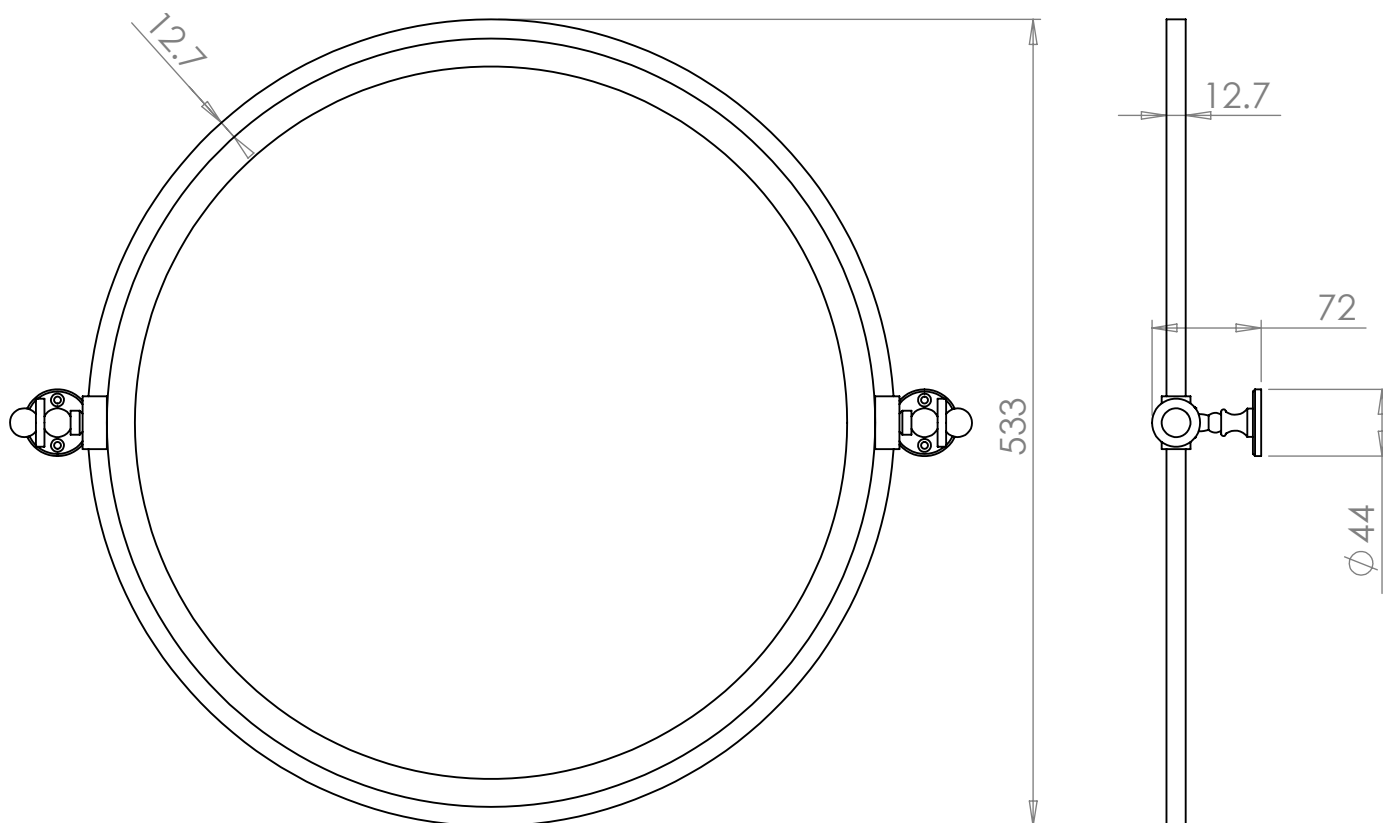

Handmade  
in the heart of  
BRITAIN

**2-111xx**

Round Tilt Mirror

28 July 2021

533H x 632W x 72D

- |                                    |                                |
|------------------------------------|--------------------------------|
| <b>UB</b> - UNLACQUERED BRASS      | <b>CP</b> - POLISHED CHROME    |
| <b>BB</b> - BRUSHED BRASS          | <b>NP</b> - POLISHED NICKEL    |
| <b>BN</b> - BRUSHED NICKEL         | <b>LB</b> - LIGHT BRONZE       |
| <b>LAB</b> - LIGHT ANTIQUE BRONZE  | <b>MB</b> - MEDIUM BRONZE      |
| <b>MAB</b> - MEDIUM ANTIQUE BRONZE | <b>DB</b> - DARK BRONZE        |
| <b>DAB</b> - DARK ANTIQUE BRONZE   | <b>GP</b> - GOLD PLATED        |
| <b>AG</b> - ANTIQUE GOLD           | <b>GM</b> - GUN METAL          |
| <b>MWP</b> - MATT WHITE P.COAT     | <b>MBP</b> - MATT BLACK P.COAT |

**THE STERLINGHAM** CO. LTD

SCALE: 1:5 | APPROX WEIGHT 3428.4KG

MANUFACTURED FROM BRASS

Units 2 & 2A Stamford Street  
Amblecote, Stourbridge,  
Worcestershire  
England, DY8 4HR

Telephone : 01384 370901  
Fax : 01384 880159  
sales@sterlingham.co.uk  
www.sterlingham.co.uk

## 2-111CLD-xx

Round Bathroom Mirror

28 July 2021

533H x 637W x 78D

<b>UB</b> - UNLACQUERED BRASS	<b>CP</b> - POLISHED CHROME
<b>BB</b> - BRUSHED BRASS	<b>NP</b> - POLISHED NICKEL
<b>BN</b> - BRUSHED NICKEL	<b>LB</b> - LIGHT BRONZE
<b>LAB</b> - LIGHT ANTIQUE BRONZE	<b>MB</b> - MEDIUM BRONZE
<b>MAB</b> - MEDIUM ANTIQUE BRONZE	<b>DB</b> - DARK BRONZE
<b>DAB</b> - DARK ANTIQUE BRONZE	<b>GP</b> - GOLD PLATED
<b>AG</b> - ANTIQUE GOLD	<b>GM</b> - GUN METAL
<b>MWP</b> - MATT WHITE P.COAT	<b>MBP</b> - MATT BLACK P.COAT

## THE STERLINGHAM CO. LTD

SCALE: 1:5

APPROX WEIGHT 3416.2KG

MANUFACTURED FROM BRASS

Units 2 & 2A Stamford Street  
Amblecote, Stourbridge,  
Worcestershire  
England, DY8 4HR

Telephone : 01384 370901  
Fax : 01384 880159  
sales@sterlingham.co.uk  
www.sterlingham.co.uk