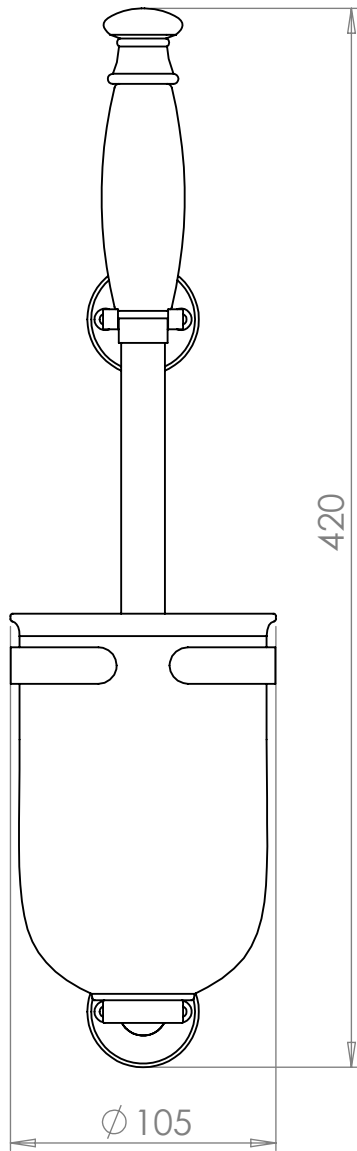

Handmade
in the heart of
BRITAIN

1-310xx

Wall Mounted Toilet Brush

2 July 2021

420H x 105W x 115D

- | | |
|-----------------------------|-------------------------|
| UB - UNLACQUERED BRASS | CP - POLISHED CHROME |
| BB - BRUSHED BRASS | NP - POLISHED NICKEL |
| BN - BRUSHED NICKEL | LB - LIGHT BRONZE |
| LAB - LIGHT ANTIQUE BRONZE | MB - MEDIUM BRONZE |
| MAB - MEDIUM ANTIQUE BRONZE | DB - DARK BRONZE |
| DAB - DARK ANTIQUE BRONZE | GP - GOLD PLATED |
| AG - ANTIQUE GOLD | GM - GUN METAL |
| MWP - MATT WHITE P.COAT | MBP - MATT BLACK P.COAT |

THE STERLINGHAM CO. LTD.

SCALE: 1:3

APPROX WEIGHT 1.37KG

MANUFACTURED FROM BRASS

Units 2 & 2A Stamford Street
Amblecote, Stourbridge,
Worcestershire
England, DY8 4HR

Telephone : 01384 370901
Fax : 01384 880159
sales@sterlingham.co.uk
www.sterlingham.co.uk

Handmade
in the heart of
BRITAIN

1-310CLD-xx

Wall Mounted Toilet Brush

12 July 2021

419H x 105W x 115D

- | | |
|-----------------------------|-------------------------|
| UB - UNLACQUERED BRASS | CP - POLISHED CHROME |
| BB - BRUSHED BRASS | NP - POLISHED NICKEL |
| BN - BRUSHED NICKEL | LB - LIGHT BRONZE |
| LAB - LIGHT ANTIQUE BRONZE | MB - MEDIUM BRONZE |
| MAB - MEDIUM ANTIQUE BRONZE | DB - DARK BRONZE |
| DAB - DARK ANTIQUE BRONZE | GP - GOLD PLATED |
| AG - ANTIQUE GOLD | GM - GUN METAL |
| MWP - MATT WHITE P.COAT | MBP - MATT BLACK P.COAT |