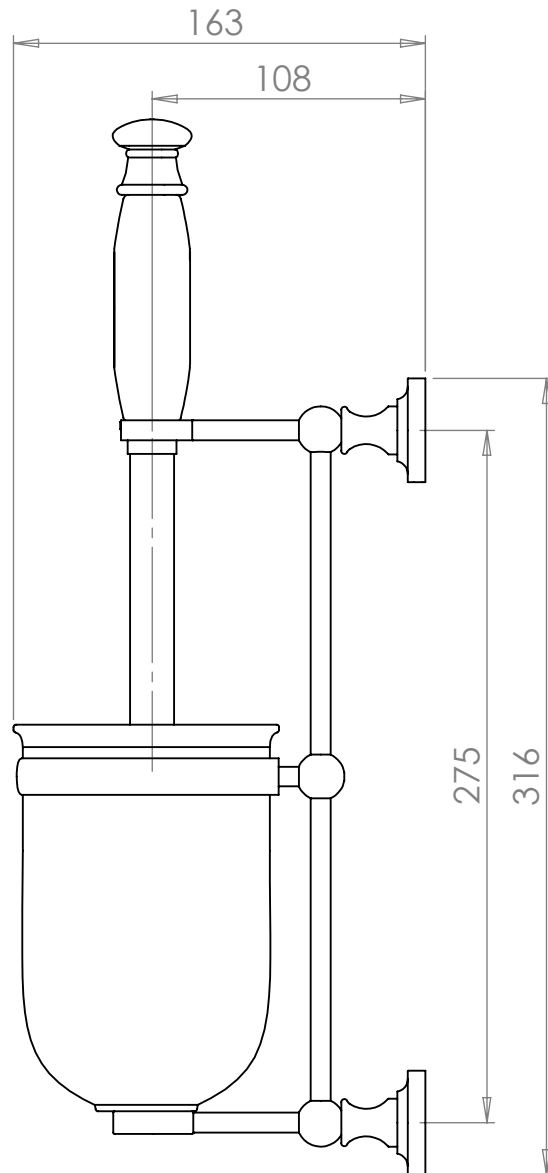

Handmade
in the heart of
BRITAIN

1-310xx

Wall Mounted Toilet Brush

2 July 2021

420H x 105W x 115D

- | | |
|-----------------------------|-------------------------|
| UB - UNLACQUERED BRASS | CP - POLISHED CHROME |
| BB - BRUSHED BRASS | NP - POLISHED NICKEL |
| BN - BRUSHED NICKEL | LB - LIGHT BRONZE |
| LAB - LIGHT ANTIQUE BRONZE | MB - MEDIUM BRONZE |
| MAB - MEDIUM ANTIQUE BRONZE | DB - DARK BRONZE |
| DAB - DARK ANTIQUE BRONZE | GP - GOLD PLATED |
| AG - ANTIQUE GOLD | GM - GUN METAL |
| MWP - MATT WHITE P.COAT | MBP - MATT BLACK P.COAT |

THE STERLINGHAM CO. LTD.

SCALE: 1:3

APPROX WEIGHT 1.37KG

MANUFACTURED FROM BRASS

Units 2 & 2A Stamford Street
Amblecote, Stourbridge,
Worcestershire
England, DY8 4HR

Telephone : 01384 370901
Fax : 01384 880159
sales@sterlingham.co.uk
www.sterlingham.co.uk

Handmade
in the heart of
BRITAIN

1-310CLD-xx

Wall Mounted Toilet Brush

12 July 2021

419H x 105W x 115D

- | | |
|-----------------------------|-------------------------|
| UB - UNLACQUERED BRASS | CP - POLISHED CHROME |
| BB - BRUSHED BRASS | NP - POLISHED NICKEL |
| BN - BRUSHED NICKEL | LB - LIGHT BRONZE |
| LAB - LIGHT ANTIQUE BRONZE | MB - MEDIUM BRONZE |
| MAB - MEDIUM ANTIQUE BRONZE | DB - DARK BRONZE |
| DAB - DARK ANTIQUE BRONZE | GP - GOLD PLATED |
| AG - ANTIQUE GOLD | GM - GUN METAL |
| MWP - MATT WHITE P.COAT | MBP - MATT BLACK P.COAT |