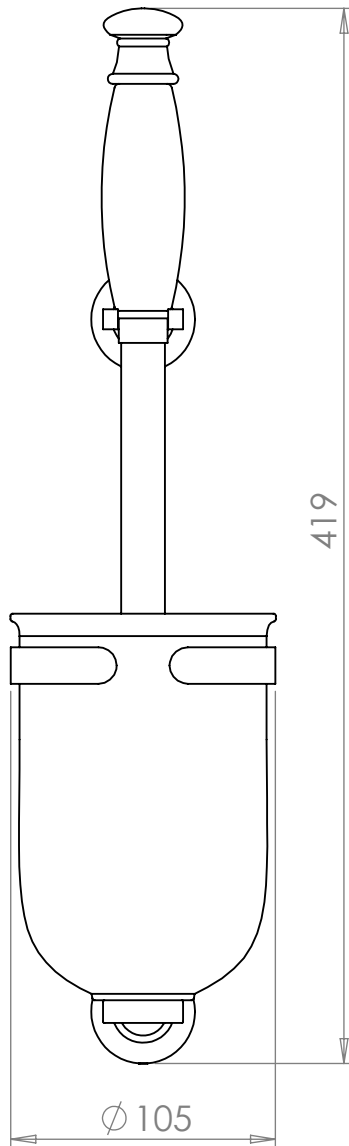

Handmade
in the heart of
BRITAIN

1-310xx

Wall Mounted Toilet Brush

2 July 2021

420H x 105W x 115D

- | | |
|-----------------------------|-------------------------|
| UB - UNLACQUERED BRASS | CP - POLISHED CHROME |
| BB - BRUSHED BRASS | NP - POLISHED NICKEL |
| BN - BRUSHED NICKEL | LB - LIGHT BRONZE |
| LAB - LIGHT ANTIQUE BRONZE | MB - MEDIUM BRONZE |
| MAB - MEDIUM ANTIQUE BRONZE | DB - DARK BRONZE |
| DAB - DARK ANTIQUE BRONZE | GP - GOLD PLATED |
| AG - ANTIQUE GOLD | GM - GUN METAL |
| MWP - MATT WHITE P.COAT | MBP - MATT BLACK P.COAT |

THE STERLINGHAM CO. LTD.

SCALE: 1:3

APPROX WEIGHT 1.37KG

MANUFACTURED FROM BRASS

Units 2 & 2A Stamford Street
Amblecote, Stourbridge,
Worcestershire
England, DY8 4HR

Telephone : 01384 370901
Fax : 01384 880159
sales@sterlingham.co.uk
www.sterlingham.co.uk

Handmade
in the heart of
BRITAIN

1-310CLD-xx

Wall Mounted Toilet Brush

12 July 2021

419H x 105W x 115D

- | | |
|-----------------------------|-------------------------|
| UB - UNLACQUERED BRASS | CP - POLISHED CHROME |
| BB - BRUSHED BRASS | NP - POLISHED NICKEL |
| BN - BRUSHED NICKEL | LB - LIGHT BRONZE |
| LAB - LIGHT ANTIQUE BRONZE | MB - MEDIUM BRONZE |
| MAB - MEDIUM ANTIQUE BRONZE | DB - DARK BRONZE |
| DAB - DARK ANTIQUE BRONZE | GP - GOLD PLATED |
| AG - ANTIQUE GOLD | GM - GUN METAL |
| MWP - MATT WHITE P.COAT | MBP - MATT BLACK P.COAT |