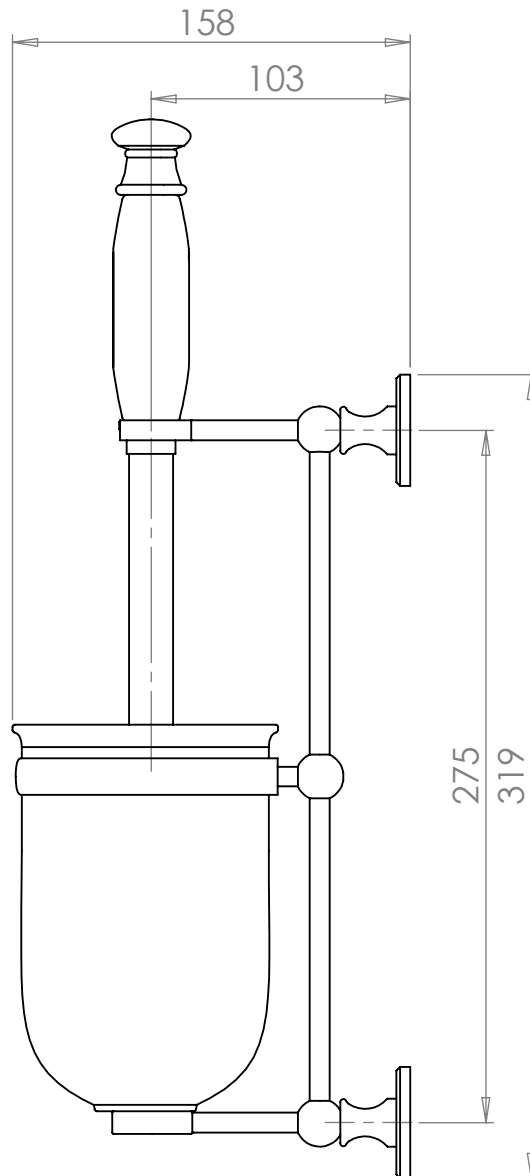

Handmade
in the heart of
BRITAIN

1-310xx

Wall Mounted Toilet Brush

2 July 2021

420H x 105W x 115D

- | | |
|-----------------------------|-------------------------|
| UB - UNLACQUERED BRASS | CP - POLISHED CHROME |
| BB - BRUSHED BRASS | NP - POLISHED NICKEL |
| BN - BRUSHED NICKEL | LB - LIGHT BRONZE |
| LAB - LIGHT ANTIQUE BRONZE | MB - MEDIUM BRONZE |
| MAB - MEDIUM ANTIQUE BRONZE | DB - DARK BRONZE |
| DAB - DARK ANTIQUE BRONZE | GP - GOLD PLATED |
| AG - ANTIQUE GOLD | GM - GUN METAL |
| MWP - MATT WHITE P.COAT | MBP - MATT BLACK P.COAT |

THE STERLINGHAM CO. LTD.

SCALE: 1:3

APPROX WEIGHT 1.37KG

MANUFACTURED FROM BRASS

Units 2 & 2A Stamford Street
Amblecote, Stourbridge,
Worcestershire
England, DY8 4HR

Telephone : 01384 370901
Fax : 01384 880159
sales@sterlingham.co.uk
www.sterlingham.co.uk

Handmade
in the heart of
BRITAIN

1-310CLD-xx

Wall Mounted Toilet Brush

12 July 2021

419H x 105W x 115D

- | | |
|-----------------------------|-------------------------|
| UB - UNLACQUERED BRASS | CP - POLISHED CHROME |
| BB - BRUSHED BRASS | NP - POLISHED NICKEL |
| BN - BRUSHED NICKEL | LB - LIGHT BRONZE |
| LAB - LIGHT ANTIQUE BRONZE | MB - MEDIUM BRONZE |
| MAB - MEDIUM ANTIQUE BRONZE | DB - DARK BRONZE |
| DAB - DARK ANTIQUE BRONZE | GP - GOLD PLATED |
| AG - ANTIQUE GOLD | GM - GUN METAL |
| MWP - MATT WHITE P.COAT | MBP - MATT BLACK P.COAT |