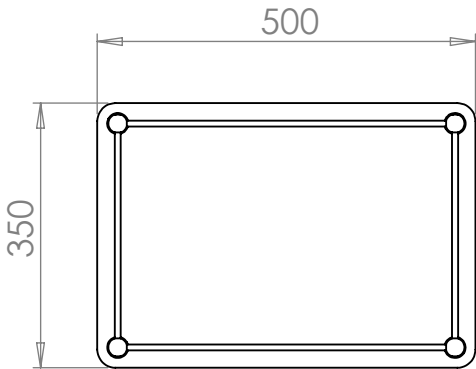

Handmade
in the heart of
BRITAIN

1-039xx

Rectangular Bathroom Rack

09 July 2021

832H x 500W x 350D

- | | |
|-----------------------------|-------------------------|
| UB - UNLACQUERED BRASS | CP - POLISHED CHROME |
| BB - BRUSHED BRASS | NP - POLISHED NICKEL |
| BN - BRUSHED NICKEL | LB - LIGHT BRONZE |
| LAB - LIGHT ANTIQUE BRONZE | MB - MEDIUM BRONZE |
| MAB - MEDIUM ANTIQUE BRONZE | DB - DARK BRONZE |
| DAB - DARK ANTIQUE BRONZE | GP - GOLD PLATED |
| AG - ANTIQUE GOLD | GM - GUN METAL |
| MWP - MATT WHITE P.COAT | MBP - MATT BLACK P.COAT |