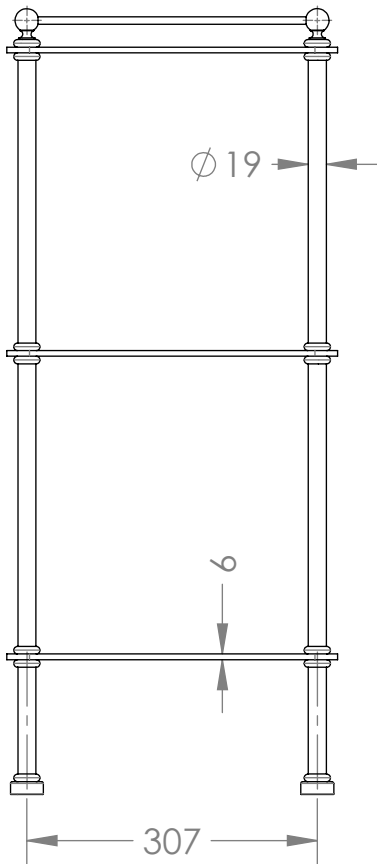

Handmade
in the heart of
BRITAIN

1-038xx

Bathroom Stand Square

09 July 2021

831H x 350W x 350D

- | | |
|-----------------------------|-------------------------|
| UB - UNLACQUERED BRASS | CP - POLISHED CHROME |
| BB - BRUSHED BRASS | NP - POLISHED NICKEL |
| BN - BRUSHED NICKEL | LB - LIGHT BRONZE |
| LAB - LIGHT ANTIQUE BRONZE | MB - MEDIUM BRONZE |
| MAB - MEDIUM ANTIQUE BRONZE | DB - DARK BRONZE |
| DAB - DARK ANTIQUE BRONZE | GP - GOLD PLATED |
| AG - ANTIQUE GOLD | GM - GUN METAL |
| MWP - MATT WHITE P.COAT | MBP - MATT BLACK P.COAT |

THE STERLINGHAM CO. LTD.

SCALE: 1:10 | APPROX WEIGHT 9.67KG

MANUFACTURED FROM BRASS

Units 2 & 2A Stamford Street
Amblecote, Stourbridge,
Worcestershire
England, DY8 4HR

Telephone : 01384 370901
Fax : 01384 880159
sales@sterlingham.co.uk
www.sterlingham.co.uk

Handmade
in the heart of
BRITAIN

1-039xx

Rectangular Bathroom Rack

09 July 2021

832H x 500W x 350D

- | | |
|-----------------------------|-------------------------|
| UB - UNLACQUERED BRASS | CP - POLISHED CHROME |
| BB - BRUSHED BRASS | NP - POLISHED NICKEL |
| BN - BRUSHED NICKEL | LB - LIGHT BRONZE |
| LAB - LIGHT ANTIQUE BRONZE | MB - MEDIUM BRONZE |
| MAB - MEDIUM ANTIQUE BRONZE | DB - DARK BRONZE |
| DAB - DARK ANTIQUE BRONZE | GP - GOLD PLATED |
| AG - ANTIQUE GOLD | GM - GUN METAL |
| MWP - MATT WHITE P.COAT | MBP - MATT BLACK P.COAT |