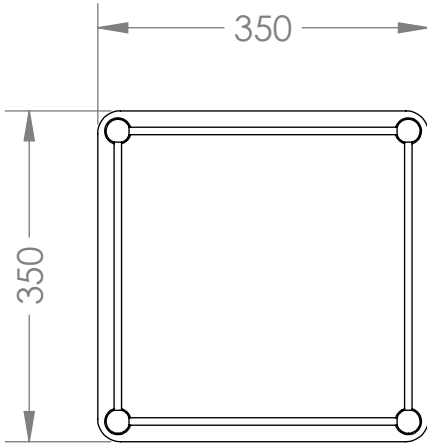

Handmade
in the heart of
BRITAIN

1-038xx

Bathroom Stand Square

09 July 2021

831H x 350W x 350D

- | | |
|-----------------------------|-------------------------|
| UB - UNLACQUERED BRASS | CP - POLISHED CHROME |
| BB - BRUSHED BRASS | NP - POLISHED NICKEL |
| BN - BRUSHED NICKEL | LB - LIGHT BRONZE |
| LAB - LIGHT ANTIQUE BRONZE | MB - MEDIUM BRONZE |
| MAB - MEDIUM ANTIQUE BRONZE | DB - DARK BRONZE |
| DAB - DARK ANTIQUE BRONZE | GP - GOLD PLATED |
| AG - ANTIQUE GOLD | GM - GUN METAL |
| MWP - MATT WHITE P.COAT | MBP - MATT BLACK P.COAT |

THE STERLINGHAM CO. LTD.

SCALE: 1:10 | APPROX WEIGHT 9.67KG

MANUFACTURED FROM BRASS

Units 2 & 2A Stamford Street
Amblecote, Stourbridge,
Worcestershire
England, DY8 4HR

Telephone : 01384 370901
Fax : 01384 880159
sales@sterlingham.co.uk
www.sterlingham.co.uk

Handmade
in the heart of
BRITAIN

1-039xx

Rectangular Bathroom Rack

09 July 2021

832H x 500W x 350D

- | | |
|-----------------------------|-------------------------|
| UB - UNLACQUERED BRASS | CP - POLISHED CHROME |
| BB - BRUSHED BRASS | NP - POLISHED NICKEL |
| BN - BRUSHED NICKEL | LB - LIGHT BRONZE |
| LAB - LIGHT ANTIQUE BRONZE | MB - MEDIUM BRONZE |
| MAB - MEDIUM ANTIQUE BRONZE | DB - DARK BRONZE |
| DAB - DARK ANTIQUE BRONZE | GP - GOLD PLATED |
| AG - ANTIQUE GOLD | GM - GUN METAL |
| MWP - MATT WHITE P.COAT | MBP - MATT BLACK P.COAT |

THE STERLINGHAM CO. LTD.

SCALE: 1:10 | APPROX WEIGHT 12.1 KG

MANUFACTURED FROM BRASS

Units 2 & 2A Stamford Street
Amblecote, Stourbridge,
Worcestershire
England, DY8 4HR

Telephone : 01384 370901
Fax : 01384 880159
sales@sterlingham.co.uk
www.sterlingham.co.uk