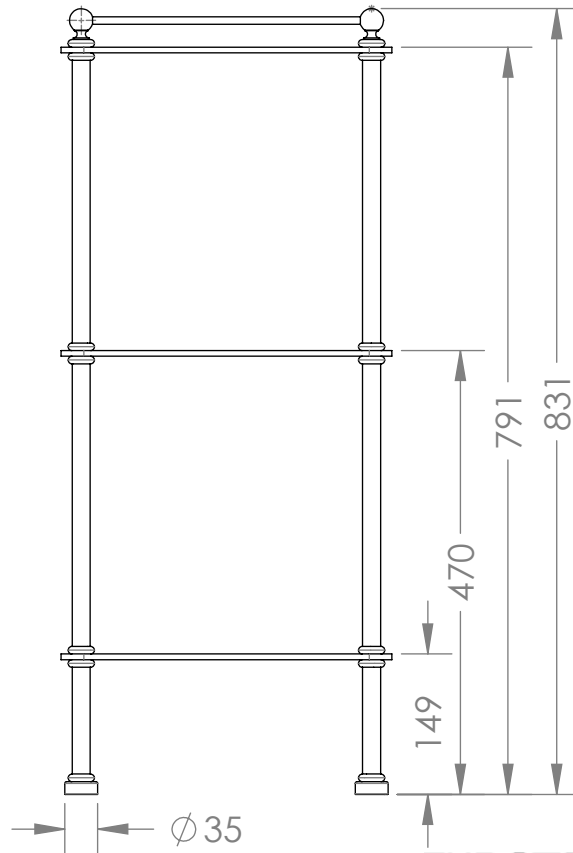

Handmade
in the heart of
BRITAIN

1-038xx

Bathroom Stand Square

09 July 2021

831H x 350W x 350D

- | | |
|-----------------------------|-------------------------|
| UB - UNLACQUERED BRASS | CP - POLISHED CHROME |
| BB - BRUSHED BRASS | NP - POLISHED NICKEL |
| BN - BRUSHED NICKEL | LB - LIGHT BRONZE |
| LAB - LIGHT ANTIQUE BRONZE | MB - MEDIUM BRONZE |
| MAB - MEDIUM ANTIQUE BRONZE | DB - DARK BRONZE |
| DAB - DARK ANTIQUE BRONZE | GP - GOLD PLATED |
| AG - ANTIQUE GOLD | GM - GUN METAL |
| MWP - MATT WHITE P.COAT | MBP - MATT BLACK P.COAT |

THE STERLINGHAM CO. LTD.

SCALE: 1:10 | APPROX WEIGHT 9.67KG

MANUFACTURED FROM BRASS

Units 2 & 2A Stamford Street
Amblecote, Stourbridge,
Worcestershire
England, DY8 4HR

Telephone : 01384 370901
Fax : 01384 880159
sales@sterlingham.co.uk
www.sterlingham.co.uk

Handmade
in the heart of
BRITAIN

1-039xx

Rectangular Bathroom Rack

09 July 2021

832H x 500W x 350D

- | | |
|-----------------------------|-------------------------|
| UB - UNLACQUERED BRASS | CP - POLISHED CHROME |
| BB - BRUSHED BRASS | NP - POLISHED NICKEL |
| BN - BRUSHED NICKEL | LB - LIGHT BRONZE |
| LAB - LIGHT ANTIQUE BRONZE | MB - MEDIUM BRONZE |
| MAB - MEDIUM ANTIQUE BRONZE | DB - DARK BRONZE |
| DAB - DARK ANTIQUE BRONZE | GP - GOLD PLATED |
| AG - ANTIQUE GOLD | GM - GUN METAL |
| MWP - MATT WHITE P.COAT | MBP - MATT BLACK P.COAT |

THE STERLINGHAM CO. LTD.

SCALE: 1:10 | APPROX WEIGHT 12.1 KG

MANUFACTURED FROM BRASS

Units 2 & 2A Stamford Street
Amblecote, Stourbridge,
Worcestershire
England, DY8 4HR

Telephone : 01384 370901
Fax : 01384 880159
sales@sterlingham.co.uk
www.sterlingham.co.uk