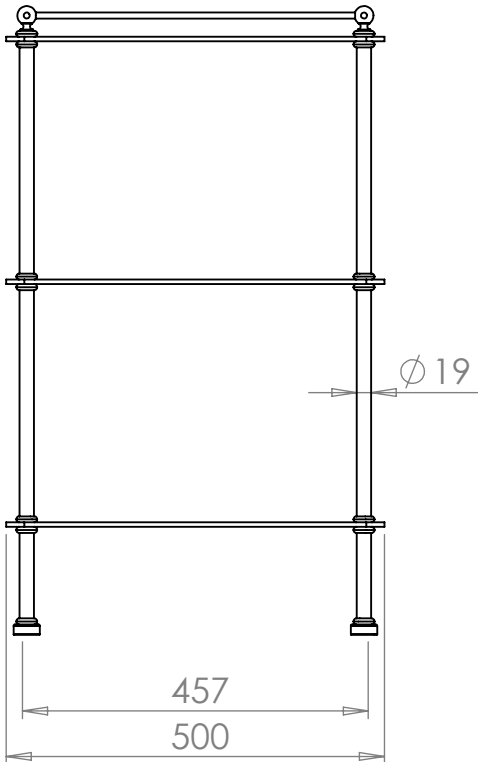

Handmade
in the heart of
BRITAIN

1-039xx

Rectangular Bathroom Rack

09 July 2021

832H x 500W x 350D

- | | |
|-----------------------------|-------------------------|
| UB - UNLACQUERED BRASS | CP - POLISHED CHROME |
| BB - BRUSHED BRASS | NP - POLISHED NICKEL |
| BN - BRUSHED NICKEL | LB - LIGHT BRONZE |
| LAB - LIGHT ANTIQUE BRONZE | MB - MEDIUM BRONZE |
| MAB - MEDIUM ANTIQUE BRONZE | DB - DARK BRONZE |
| DAB - DARK ANTIQUE BRONZE | GP - GOLD PLATED |
| AG - ANTIQUE GOLD | GM - GUN METAL |
| MWP - MATT WHITE P.COAT | MBP - MATT BLACK P.COAT |

THE STERLINGHAM CO. LTD.

SCALE: 1:10 | APPROX WEIGHT 12.1 KG

MANUFACTURED FROM BRASS

Units 2 & 2A Stamford Street
Amblecote, Stourbridge,
Worcestershire
England, DY8 4HR

Telephone : 01384 370901
Fax : 01384 880159
sales@sterlingham.co.uk
www.sterlingham.co.uk