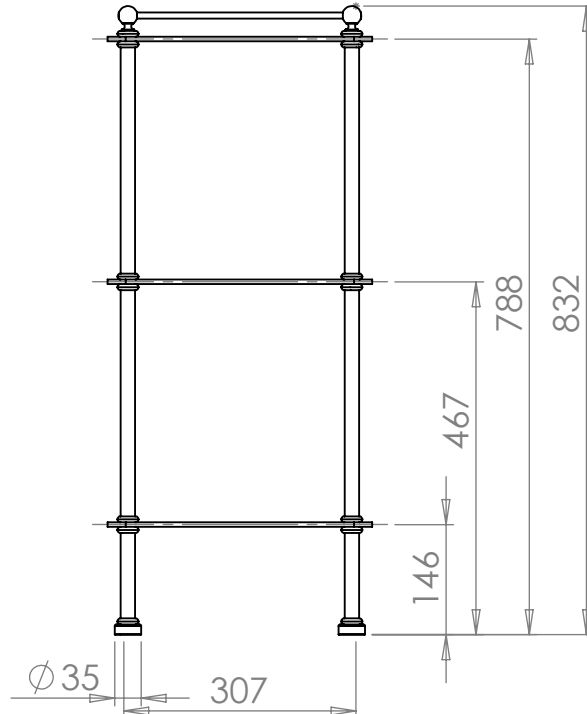

THE STERLINGHAM CO. LTD.

SCALE: 1:10 | APPROX WEIGHT 9.67KG

MANUFACTURED FROM BRASS

Units 2 & 2A Stamford Street
Amblecote, Stourbridge,
Worcestershire
England, DY8 4HR

Telephone : 01384 370901
Fax : 01384 880159
sales@sterlingham.co.uk
www.sterlingham.co.uk

Handmade
in the heart of
BRITAIN

1-039xx

Rectangular Bathroom Rack

09 July 2021

832H x 500W x 350D

- | | |
|-----------------------------|-------------------------|
| UB - UNLACQUERED BRASS | CP - POLISHED CHROME |
| BB - BRUSHED BRASS | NP - POLISHED NICKEL |
| BN - BRUSHED NICKEL | LB - LIGHT BRONZE |
| LAB - LIGHT ANTIQUE BRONZE | MB - MEDIUM BRONZE |
| MAB - MEDIUM ANTIQUE BRONZE | DB - DARK BRONZE |
| DAB - DARK ANTIQUE BRONZE | GP - GOLD PLATED |
| AG - ANTIQUE GOLD | GM - GUN METAL |
| MWP - MATT WHITE P.COAT | MBP - MATT BLACK P.COAT |

THE STERLINGHAM CO. LTD.

SCALE: 1:10 | APPROX WEIGHT 12.1 KG

MANUFACTURED FROM BRASS

Units 2 & 2A Stamford Street
Amblecote, Stourbridge,
Worcestershire
England, DY8 4HR

Telephone : 01384 370901
Fax : 01384 880159
sales@sterlingham.co.uk
www.sterlingham.co.uk