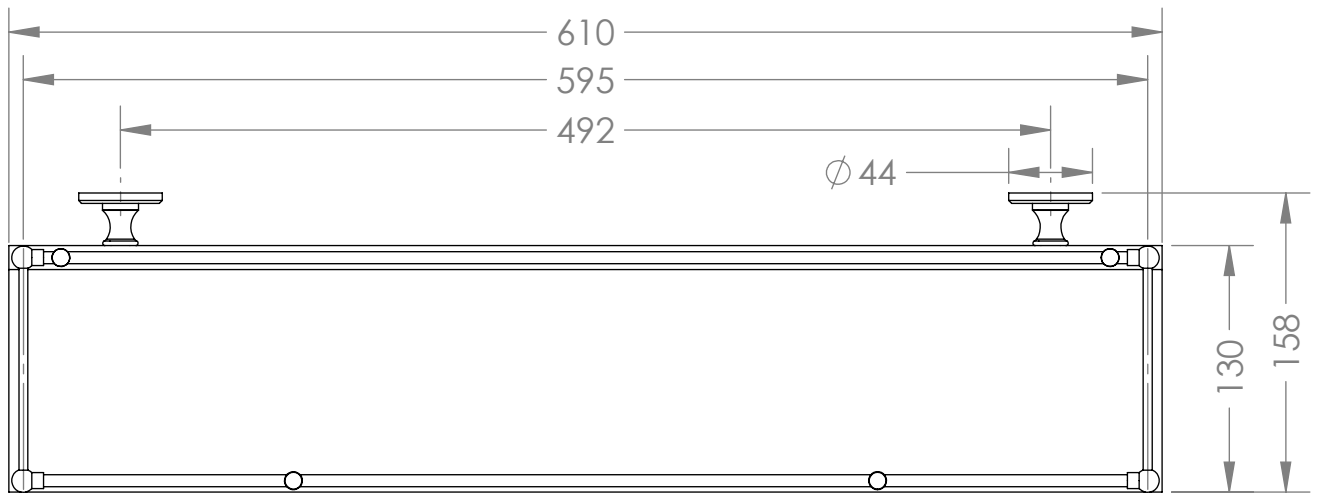

Handmade  
in the heart of  
BRITAIN

1-024xx

Shelf & Hinged Guardrail

2 July 2021

59H x 610W x 158D

- |                             |                         |
|-----------------------------|-------------------------|
| UB - UNLACQUERED BRASS      | CP - POLISHED CHROME    |
| BB - BRUSHED BRASS          | NP - POLISHED NICKEL    |
| BN - BRUSHED NICKEL         | LB - LIGHT BRONZE       |
| LAB - LIGHT ANTIQUE BRONZE  | MB - MEDIUM BRONZE      |
| MAB - MEDIUM ANTIQUE BRONZE | DB - DARK BRONZE        |
| DAB - DARK ANTIQUE BRONZE   | GP - GOLD PLATED        |
| AG - ANTIQUE GOLD           | GM - GUN METAL          |
| MWP - MATT WHITE P.COAT     | MBP - MATT BLACK P.COAT |

**THE STERLINGHAM** CO. LTD.

SCALE: 1:10 | APPROX WEIGHT 2.28KG

MANUFACTURED FROM BRASS

Units 2 & 2A Stamford Street  
Amblecote, Stourbridge,  
Worcestershire  
England, DY8 4HR

Telephone : 01384 370901  
Fax : 01384 880159  
sales@sterlingham.co.uk  
www.sterlingham.co.uk

Handmade  
in the heart of  
BRITAIN

1-024CLD-xx

Shelf & Hinged Guardrail

2 July 2021

57H x 610W x 164D

- |                             |                         |
|-----------------------------|-------------------------|
| UB - UNLACQUERED BRASS      | CP - POLISHED CHROME    |
| BB - BRUSHED BRASS          | NP - POLISHED NICKEL    |
| BN - BRUSHED NICKEL         | LB - LIGHT BRONZE       |
| LAB - LIGHT ANTIQUE BRONZE  | MB - MEDIUM BRONZE      |
| MAB - MEDIUM ANTIQUE BRONZE | DB - DARK BRONZE        |
| DAB - DARK ANTIQUE BRONZE   | GP - GOLD PLATED        |
| AG - ANTIQUE GOLD           | GM - GUN METAL          |
| MWP - MATT WHITE P.COAT     | MBP - MATT BLACK P.COAT |

**THE STERLINGHAM** CO. LTD.

SCALE: 1:10 | APPROX WEIGHT 2.27KG

MANUFACTURED FROM BRASS

Units 2 & 2A Stamford Street  
Amblecote, Stourbridge,  
Worcestershire  
England, DY8 4HR

Telephone : 01384 370901  
Fax : 01384 880159  
sales@sterlingham.co.uk  
www.sterlingham.co.uk