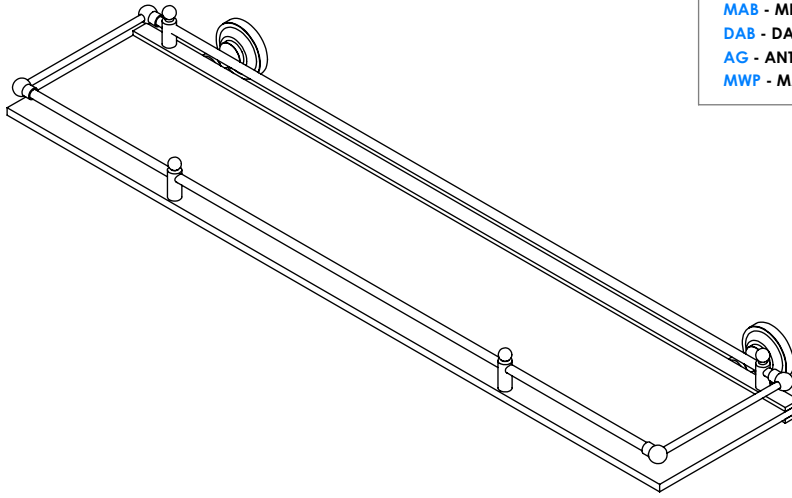

Handmade  
in the heart of  
BRITAIN

1-024CLD-xx

Shelf & Hinged Guardrail

2 July 2021

57H x 610W x 164D

- |                             |                         |
|-----------------------------|-------------------------|
| UB - UNLACQUERED BRASS      | CP - POLISHED CHROME    |
| BB - BRUSHED BRASS          | NP - POLISHED NICKEL    |
| BN - BRUSHED NICKEL         | LB - LIGHT BRONZE       |
| LAB - LIGHT ANTIQUE BRONZE  | MB - MEDIUM BRONZE      |
| MAB - MEDIUM ANTIQUE BRONZE | DB - DARK BRONZE        |
| DAB - DARK ANTIQUE BRONZE   | GP - GOLD PLATED        |
| AG - ANTIQUE GOLD           | GM - GUN METAL          |
| MWP - MATT WHITE P.COAT     | MBP - MATT BLACK P.COAT |