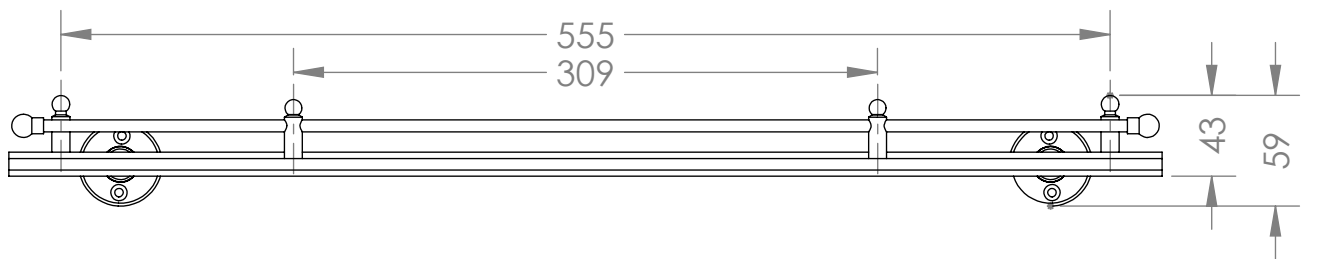

Handmade  
in the heart of  
BRITAIN

1-024xx

Shelf & Hinged Guardrail

2 July 2021

59H x 610W x 158D

- |                             |                         |
|-----------------------------|-------------------------|
| UB - UNLACQUERED BRASS      | CP - POLISHED CHROME    |
| BB - BRUSHED BRASS          | NP - POLISHED NICKEL    |
| BN - BRUSHED NICKEL         | LB - LIGHT BRONZE       |
| LAB - LIGHT ANTIQUE BRONZE  | MB - MEDIUM BRONZE      |
| MAB - MEDIUM ANTIQUE BRONZE | DB - DARK BRONZE        |
| DAB - DARK ANTIQUE BRONZE   | GP - GOLD PLATED        |
| AG - ANTIQUE GOLD           | GM - GUN METAL          |
| MWP - MATT WHITE P.COAT     | MBP - MATT BLACK P.COAT |

**THE STERLINGHAM** CO. LTD.

SCALE: 1:10 | APPROX WEIGHT 2.28KG

MANUFACTURED FROM BRASS

Units 2 & 2A Stamford Street  
Amblecote, Stourbridge,  
Worcestershire  
England, DY8 4HR

Telephone : 01384 370901  
Fax : 01384 880159  
sales@sterlingham.co.uk  
www.sterlingham.co.uk

Handmade  
in the heart of  
BRITAIN

1-024CLD-xx

Shelf & Hinged Guardrail

2 July 2021

57H x 610W x 164D

- |                             |                         |
|-----------------------------|-------------------------|
| UB - UNLACQUERED BRASS      | CP - POLISHED CHROME    |
| BB - BRUSHED BRASS          | NP - POLISHED NICKEL    |
| BN - BRUSHED NICKEL         | LB - LIGHT BRONZE       |
| LAB - LIGHT ANTIQUE BRONZE  | MB - MEDIUM BRONZE      |
| MAB - MEDIUM ANTIQUE BRONZE | DB - DARK BRONZE        |
| DAB - DARK ANTIQUE BRONZE   | GP - GOLD PLATED        |
| AG - ANTIQUE GOLD           | GM - GUN METAL          |
| MWP - MATT WHITE P.COAT     | MBP - MATT BLACK P.COAT |