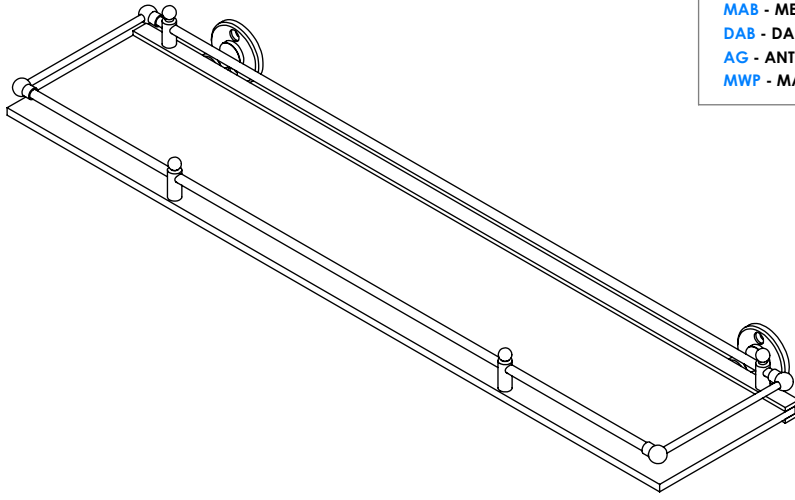

Handmade  
in the heart of  
BRITAIN

1-024xx

Shelf & Hinged Guardrail

2 July 2021

59H x 610W x 158D

- |                             |                         |
|-----------------------------|-------------------------|
| UB - UNLACQUERED BRASS      | CP - POLISHED CHROME    |
| BB - BRUSHED BRASS          | NP - POLISHED NICKEL    |
| BN - BRUSHED NICKEL         | LB - LIGHT BRONZE       |
| LAB - LIGHT ANTIQUE BRONZE  | MB - MEDIUM BRONZE      |
| MAB - MEDIUM ANTIQUE BRONZE | DB - DARK BRONZE        |
| DAB - DARK ANTIQUE BRONZE   | GP - GOLD PLATED        |
| AG - ANTIQUE GOLD           | GM - GUN METAL          |
| MWP - MATT WHITE P.COAT     | MBP - MATT BLACK P.COAT |

**THE STERLINGHAM** CO. LTD.

SCALE: 1:10 | APPROX WEIGHT 2.28KG

MANUFACTURED FROM BRASS

Units 2 & 2A Stamford Street  
Amblecote, Stourbridge,  
Worcestershire  
England, DY8 4HR

Telephone : 01384 370901  
Fax : 01384 880159  
sales@sterlingham.co.uk  
www.sterlingham.co.uk

Handmade  
in the heart of  
BRITAIN

1-024CLD-xx

Shelf & Hinged Guardrail

2 July 2021

57H x 610W x 164D

- |                             |                         |
|-----------------------------|-------------------------|
| UB - UNLACQUERED BRASS      | CP - POLISHED CHROME    |
| BB - BRUSHED BRASS          | NP - POLISHED NICKEL    |
| BN - BRUSHED NICKEL         | LB - LIGHT BRONZE       |
| LAB - LIGHT ANTIQUE BRONZE  | MB - MEDIUM BRONZE      |
| MAB - MEDIUM ANTIQUE BRONZE | DB - DARK BRONZE        |
| DAB - DARK ANTIQUE BRONZE   | GP - GOLD PLATED        |
| AG - ANTIQUE GOLD           | GM - GUN METAL          |
| MWP - MATT WHITE P.COAT     | MBP - MATT BLACK P.COAT |