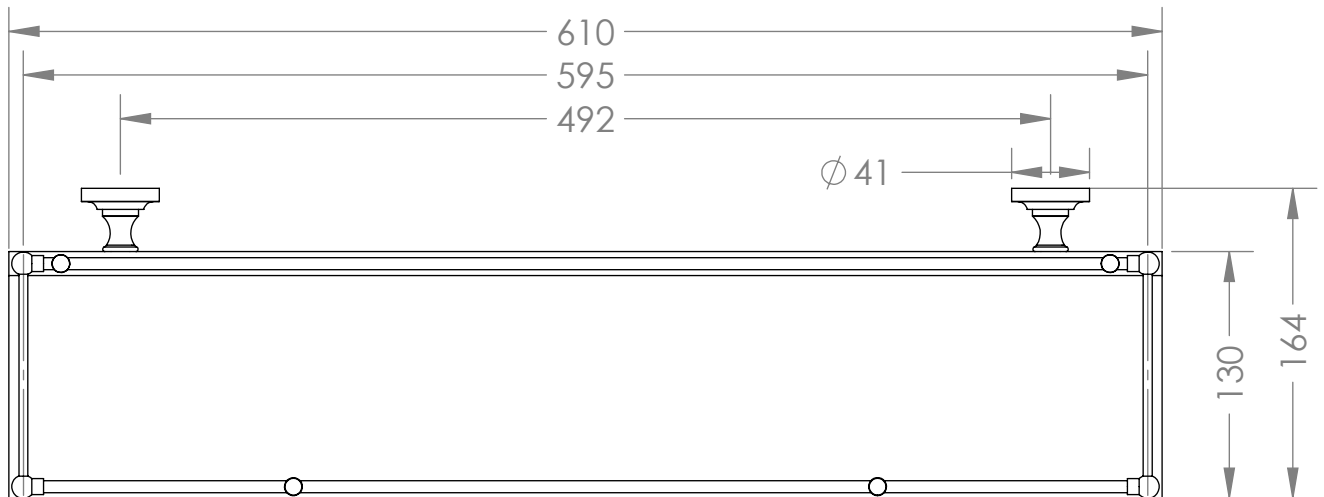

Handmade  
in the heart of  
BRITAIN

1-024CLD-xx

Shelf & Hinged Guardrail

2 July 2021

57H x 610W x 164D

- |                             |                         |
|-----------------------------|-------------------------|
| UB - UNLACQUERED BRASS      | CP - POLISHED CHROME    |
| BB - BRUSHED BRASS          | NP - POLISHED NICKEL    |
| BN - BRUSHED NICKEL         | LB - LIGHT BRONZE       |
| LAB - LIGHT ANTIQUE BRONZE  | MB - MEDIUM BRONZE      |
| MAB - MEDIUM ANTIQUE BRONZE | DB - DARK BRONZE        |
| DAB - DARK ANTIQUE BRONZE   | GP - GOLD PLATED        |
| AG - ANTIQUE GOLD           | GM - GUN METAL          |
| MWP - MATT WHITE P.COAT     | MBP - MATT BLACK P.COAT |