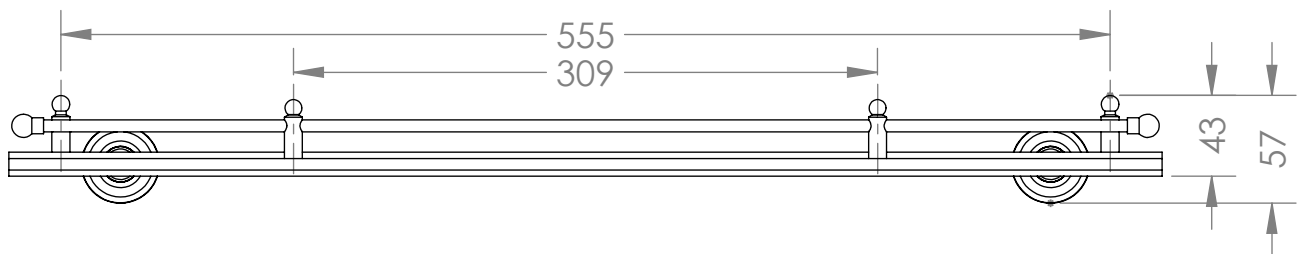

Handmade  
in the heart of  
BRITAIN

1-024CLD-xx

Shelf & Hinged Guardrail

2 July 2021

57H x 610W x 164D

- |                             |                         |
|-----------------------------|-------------------------|
| UB - UNLACQUERED BRASS      | CP - POLISHED CHROME    |
| BB - BRUSHED BRASS          | NP - POLISHED NICKEL    |
| BN - BRUSHED NICKEL         | LB - LIGHT BRONZE       |
| LAB - LIGHT ANTIQUE BRONZE  | MB - MEDIUM BRONZE      |
| MAB - MEDIUM ANTIQUE BRONZE | DB - DARK BRONZE        |
| DAB - DARK ANTIQUE BRONZE   | GP - GOLD PLATED        |
| AG - ANTIQUE GOLD           | GM - GUN METAL          |
| MWP - MATT WHITE P.COAT     | MBP - MATT BLACK P.COAT |