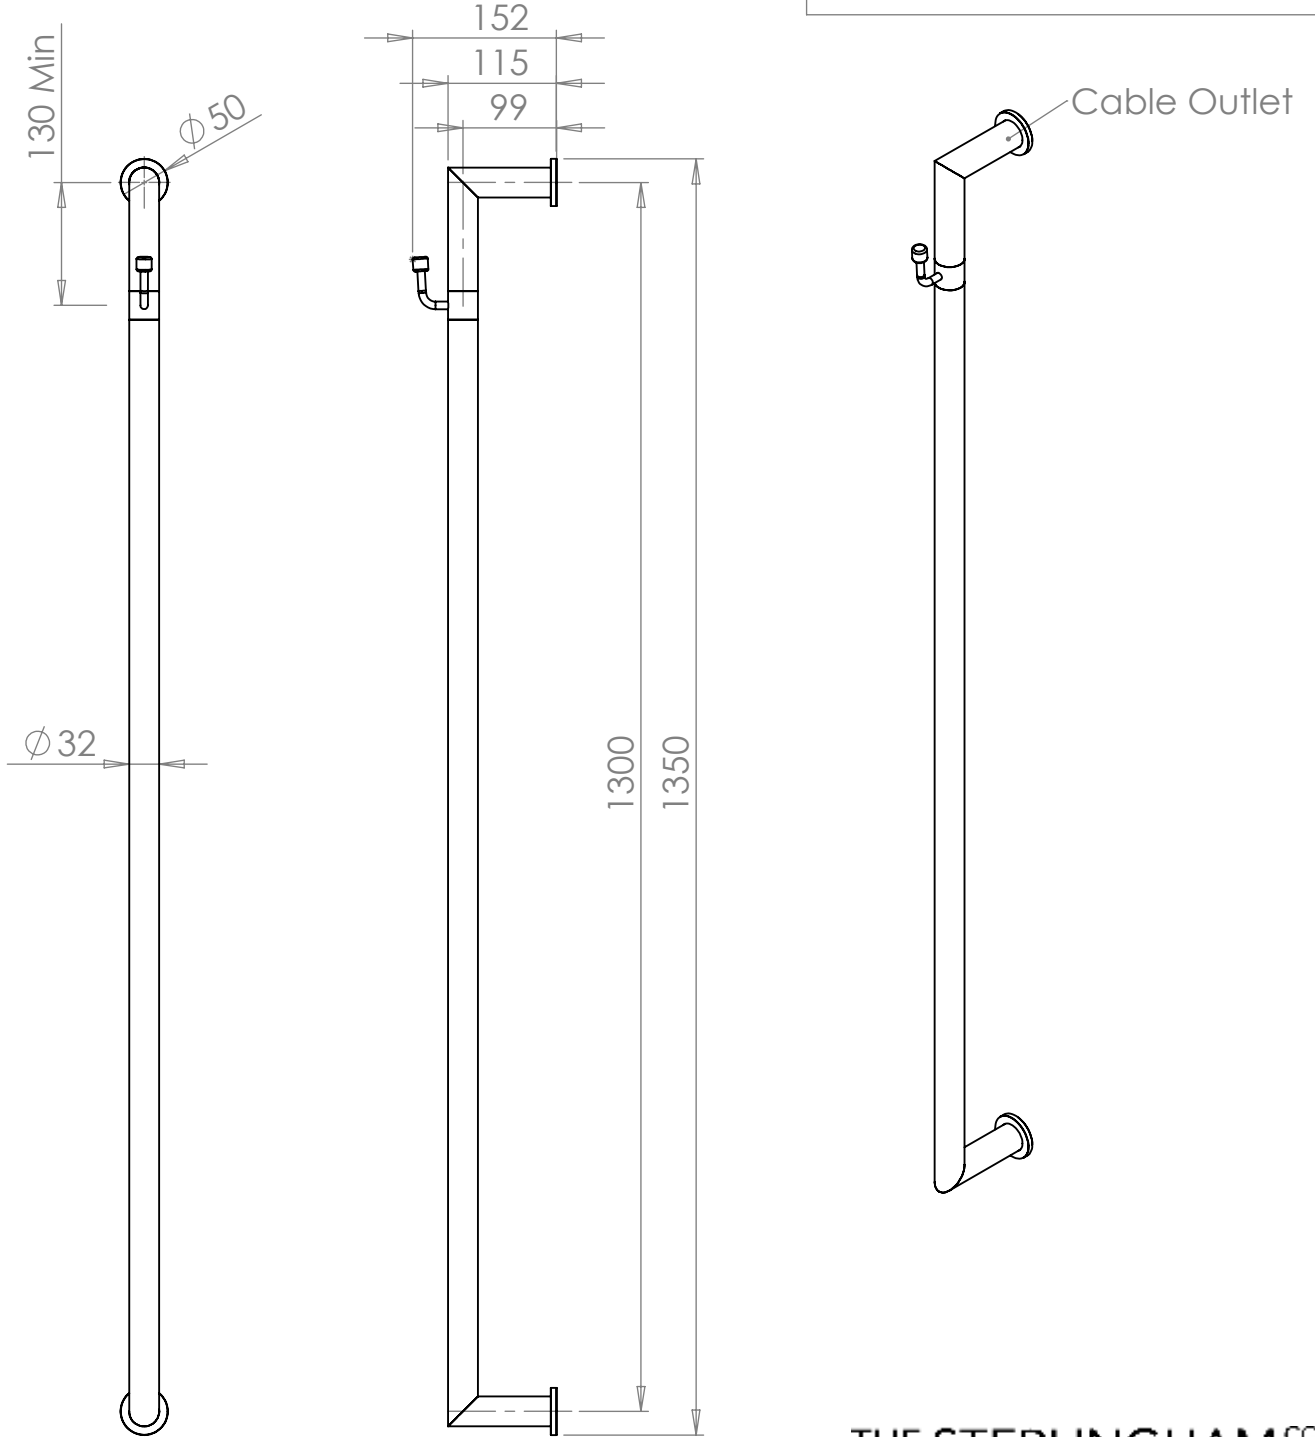

Handmade
in the heart of
BRITAIN

Tura Robe Rail	
TURR-1-E-1350-50-xx	
06 April 2020	
1350 x 50 x 115	
UB - UNLACQUERED BRASS BB - BRUSHED BRASS BN - BRUSHED NICKEL LAB - LIGHT ANTIQUE BRONZE MAB - MEDIUM ANTIQUE BRONZE DAB - DARK ANTIQUE BRONZE AG - ANTIQUE GOLD MWP - MATT WHITE P.COAT	CP - POLISHED CHROME NP - POLISHED NICKEL LB - LIGHT BRONZE MB - MEDIUM BRONZE DB - DARK BRONZE GP - GOLD PLATED GM - GUN METAL MBP - MATT BLACK P.COAT

THE STERLINGHAM CO. LTD.

SCALE: 1:10 | APPROX WEIGHT KG

MANUFACTURED FROM BRASS

Units 2 & 2A Stamford Street
Amblecote, Stourbridge,
Worcestershire
England, DY8 4HR

Telephone : 01384 370901
Fax : 01384 880159
sales@sterlingham.co.uk
www.sterlingham.co.uk